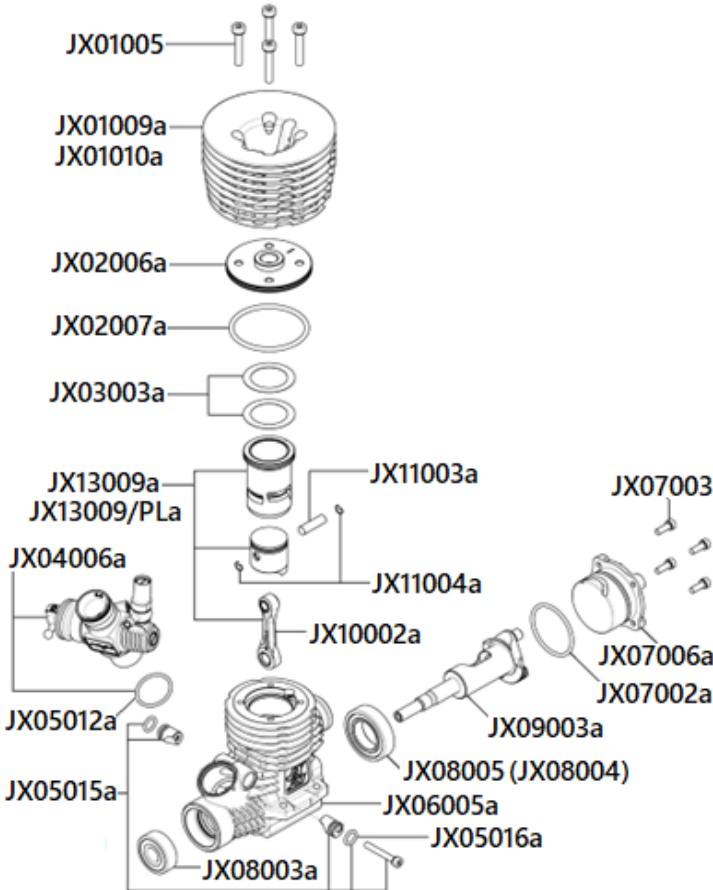

JX21 B06 Engine

■ Engine Exploded View

Parts No.	Description	
JX21 B06	JX21-B06 Engine	
JX21 B06 BK	JX21-B06 Engine Black Edition	
JX01005	Cooling head screw	
JX01009a	Cooling head 21B06	
JX01010a	Cooling head 21B06 BK	
JX02006a	Under head conical 21B06	
JX02007a	Under head O-ring 21B06	
JX03003a	Under head gasket set (0.1/0.15)	
JX04006a	Carburetor 21B05/06	
JX05015a	Carburetor retainer 21	
JX05016a	O-ring carburetor retainer (2pcs.)	
JX06005a	Crankcase 21B05/06	
JX07002a	O-ring rear cover	
JX07003	Rear cover screw (4pcs.)	
JX07006a	Rear cover 21B05/06	
JX08003a	Front ball bearing	
JX08004	Ceramic rear ball bearing	Not Included
JX08005	Rear ball bearing	
JX09003a	Crankshaft 21B03/04/06	
JX10002a	Conrod 21B03/04/05/06	
JX11003a	Piston pin	
JX11004a	Piston pin clips 21B06 (6pcs.)	
JX13009a	P/C Complete set 21B06	
JX13009/PLa	PL P/C Complete set 21B06	Not Included
JX14003	Manifold spring 21 (2pcs.)	Not Included
JX14006a	Exhaust gasket 21 (4pcs.)	Not Included
JX14006/1a	Exhaust gasket 21 (10pcs.)	Not Included
JX15002	Muffler spring (3pcs.)	Not Included
JX17P3	Glow plug conical P3	
JX17P4	Glow plug conical P4	Not Included
JX17P5	Glow plug conical P5	Not Included
JX18001a	Protection cover set 21	
JX19004	Ninja engine decal	
JX19008	JX21 B06 Engine instruction manual	

FP2500b	FP Tuned Pipe Complete Set (EFRA 2146)	Not Included