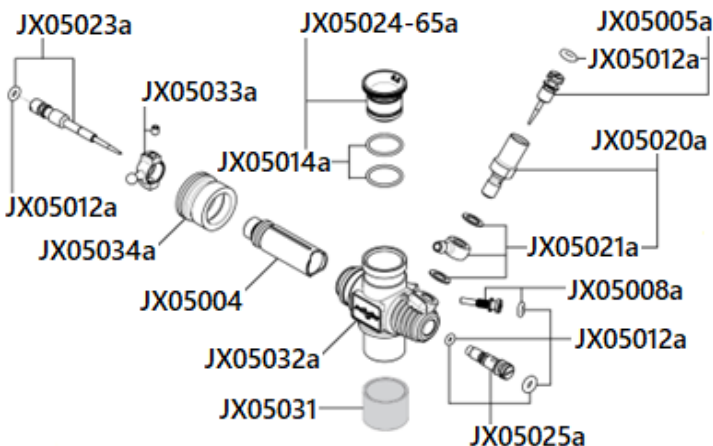

FP2500b	FP Tuned Pipe Complete Set (EFRA 2146)	Not Included
---------	--	---------------------

■ Carburetor Exploded View

Parts No.	Description	
JX05004	Carburetor throttle	
JX05005a	Full speed needle	
JX05008a	Idling adj. screw	
JX05012a	Carburetor o-ring set (6pcs.)	
JX05014a	O-ring air reducer (2pcs.)	
JX05020a	Fuel intake body	
JX05021a	Fuel intake nipple	
JX05024-60a	Carburetor air reducer ϕ 6.0mm	Not Included
JX05024-65a	Carburetor air reducer ϕ 6.5mm	
JX05013-70	Carburetor air reducer ϕ 7.0mm	Not Included
JX05013-75	Carburetor air reducer ϕ 7.5mm	Not Included
JX05013-80	Carburetor air reducer ϕ 8.0mm	Not Included
JX05013-90	Carburetor air reducer ϕ 9.0mm	Not Included
JX05023a	Base speed needle	
JX05025a	Base speed adj. screw	
JX05031	Carburetor bushing	
JX05032a	Carburetor body 21B05/06	
JX05033a	Uniball joint 21B05/06	
JX05034a	Dust protection rubber 21B05/06	