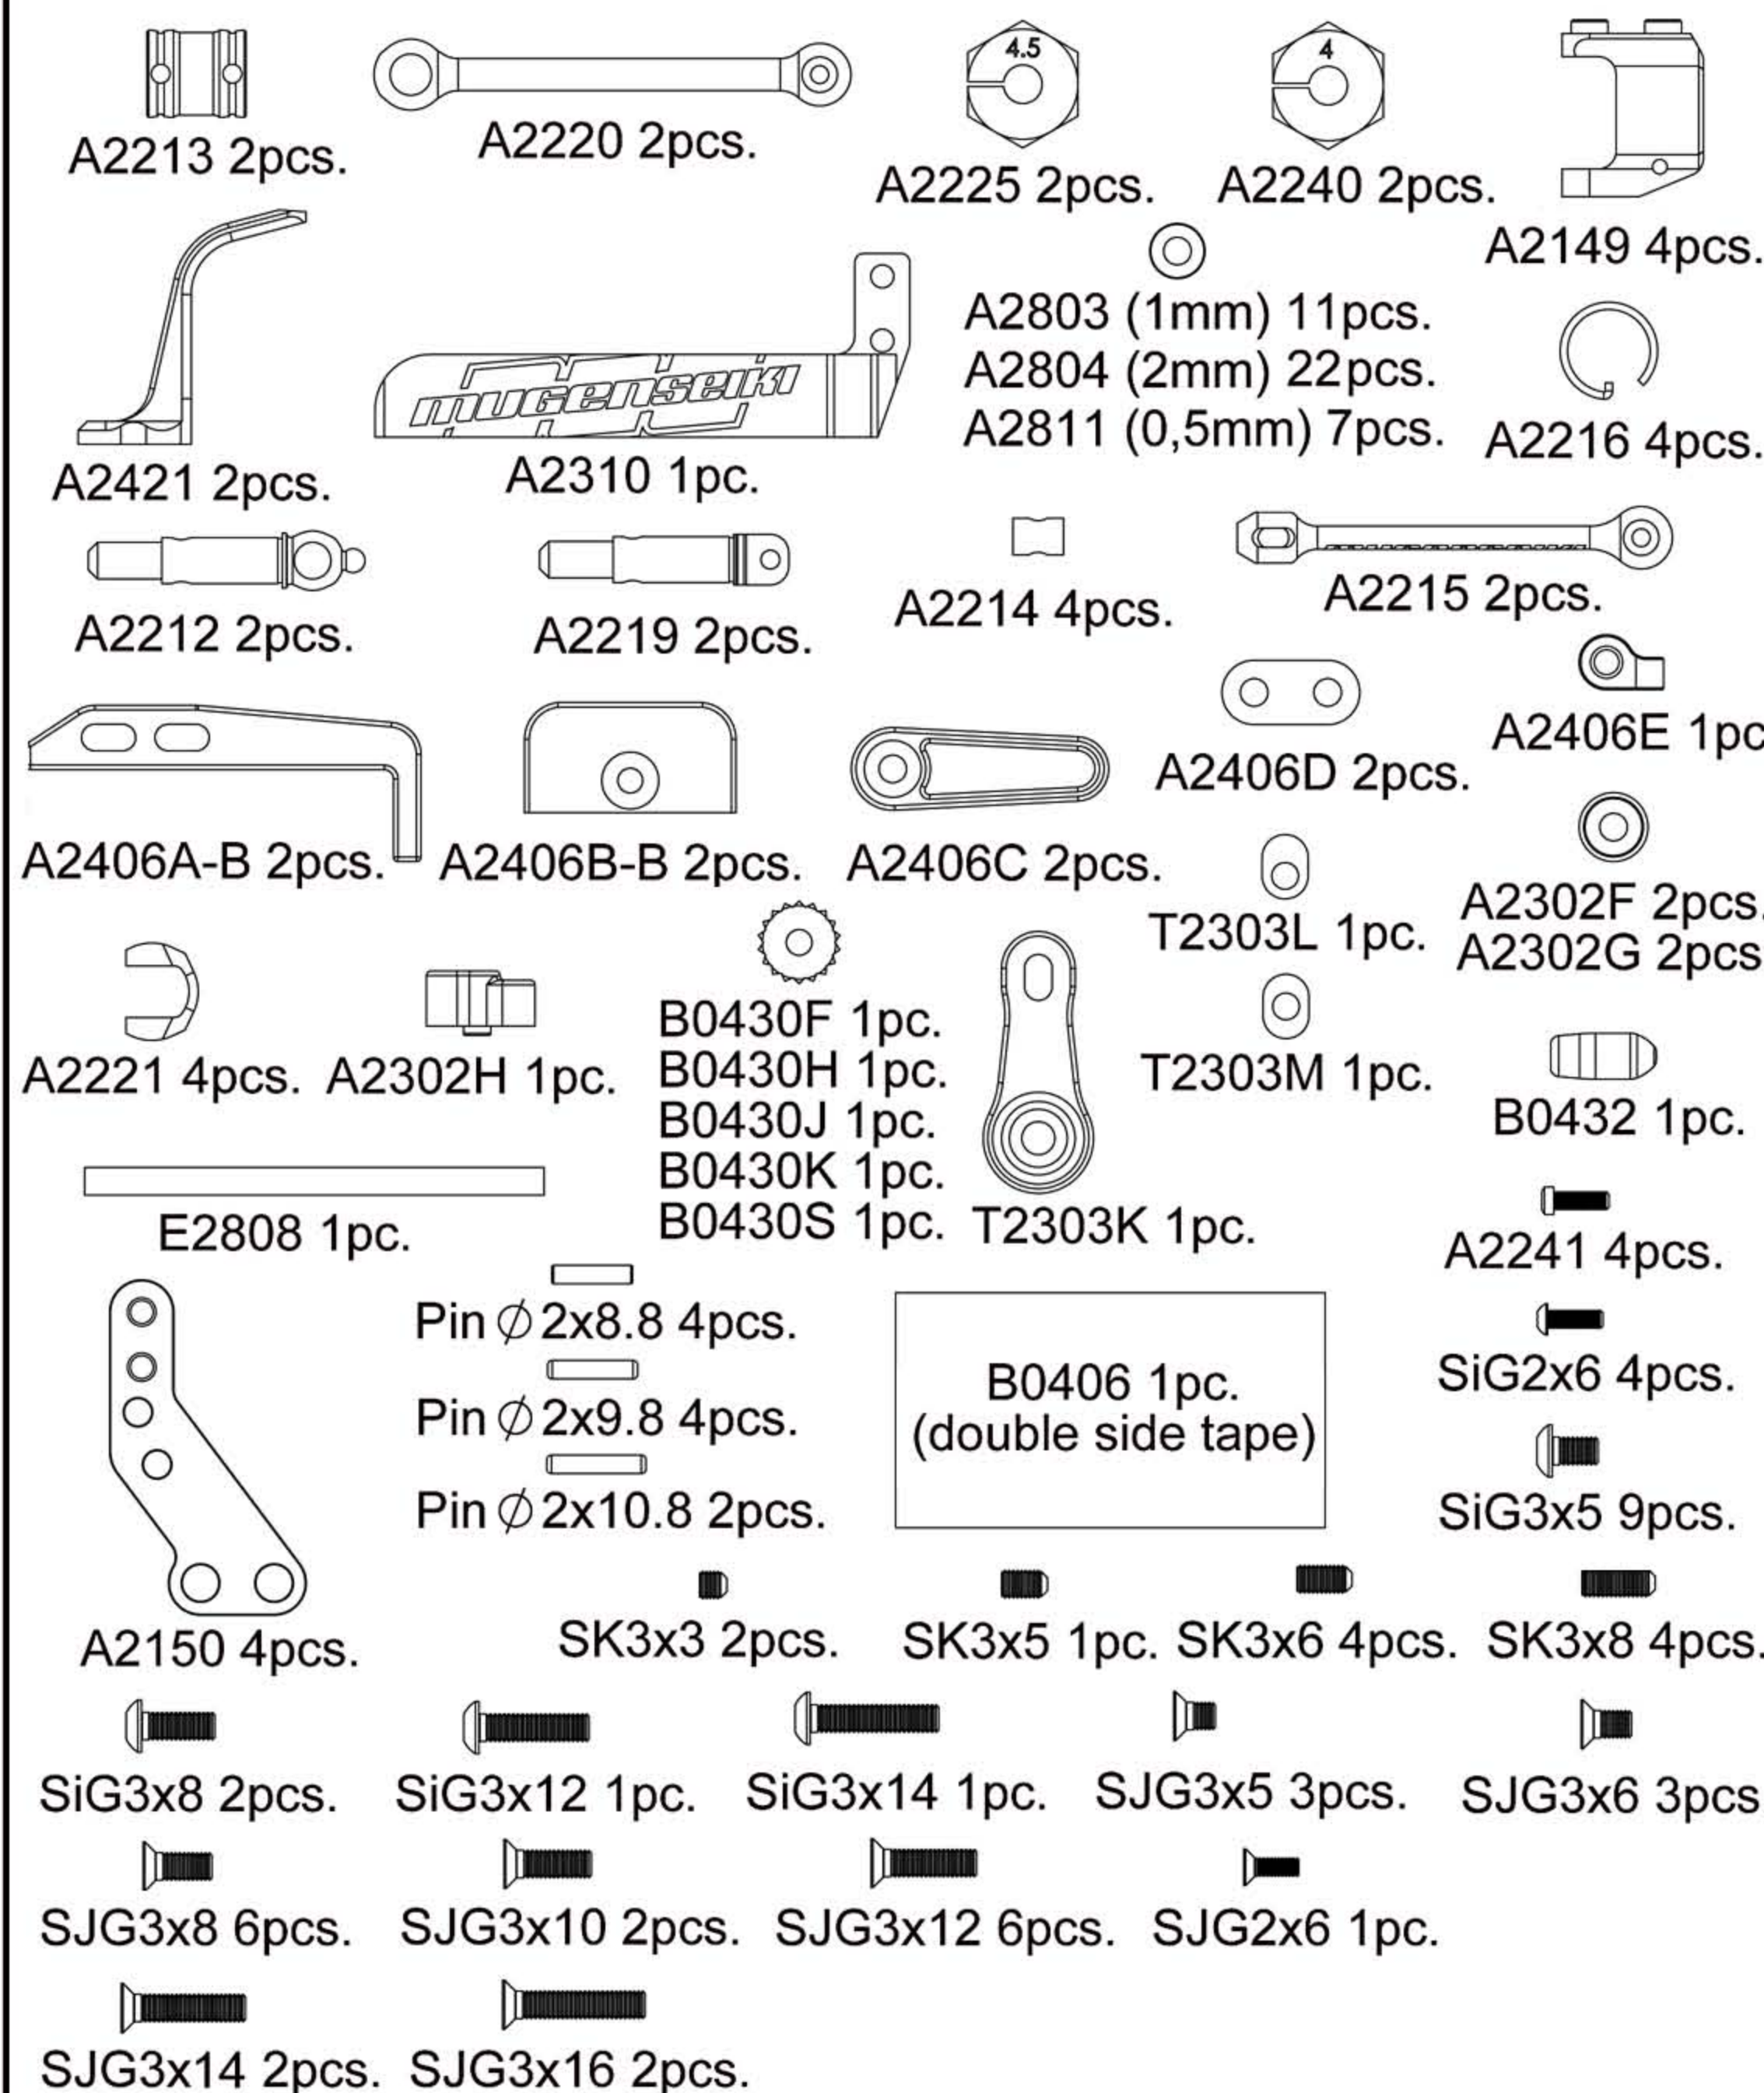

Kit Bag - A1

Kit Bag - C1

Kit Bag - A2

Kit Bag - D1

Kit Bag - B1

Kit Bag - E1

A2510 4pcs.

A2511 4pcs.

A2512 4pcs.

A2514A 4pcs.

A2514B 4pcs.

A2514C 4pcs.

P3(Si) O-Ring 4pcs.

A2515 4pcs.

A2516 4pcs.

A2525 4pcs.

Ø 13 O-Ring 4pcs.

A2527 4pcs.

A2528 4pcs.

A2531 4pcs.

SK3x8 2pcs.

A2813 8pcs.

A2803 (1mm) 4pcs.

A2804 (2mm) 4pcs.

A2811 (0,5mm) 4pcs.

OE2.3 8pcs.

SK3x10 4pcs.

Decal

P0402 1pc.

A1002 MTC2 Instruction Manual 1pc.
 Setup sheet Carpet 1pc.
 Setup sheet Aspht (rush) 1pc.
 Setup sheet Aspht (volante) 1pc.
 MTC2 Parts list 1pc.
 Other parts list (B-parts) 1pc.