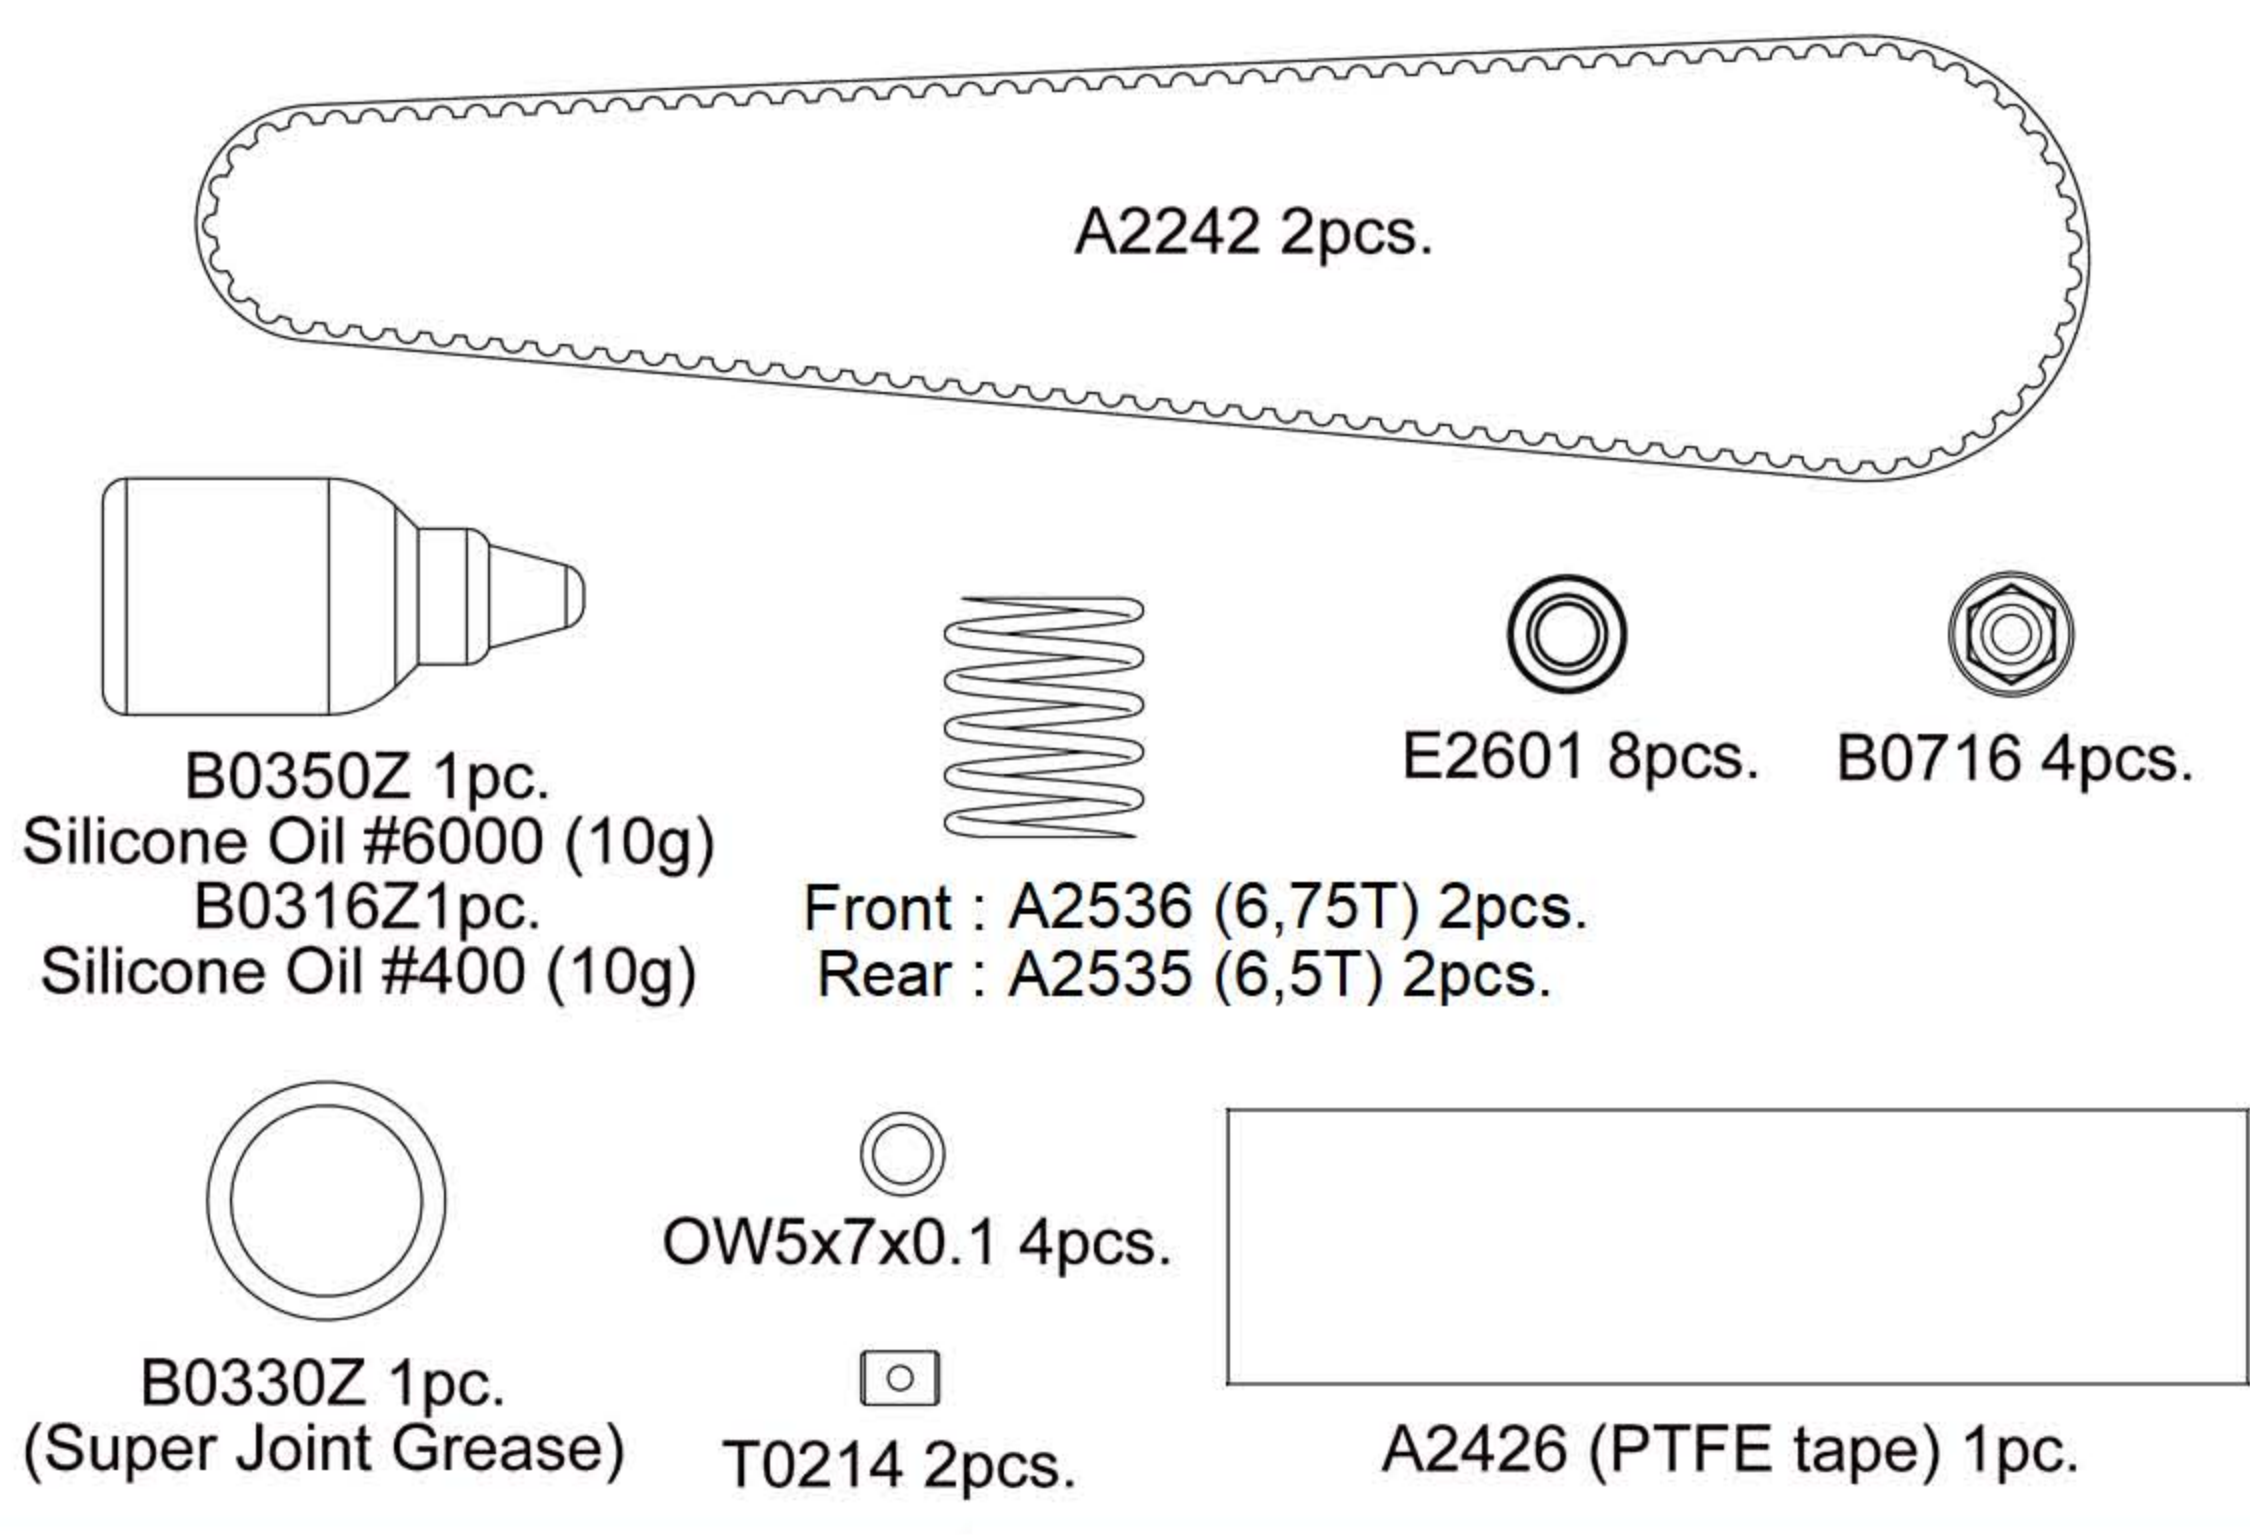

Kit Bag - A1

Kit Bag - C1

Kit Bag - A2

Kit Bag - D1

Kit Bag - B1

Kit Bag - E1

A2510 4pcs.

A2511 4pcs.

A2512 4pcs.

A2514A 4pcs.

A2514B 4pcs.

A2514C 4pcs.

P3(Si) O-Ring 4pcs.

A2515 4pcs.

A2516 4pcs.

A2525 4pcs.

Ø 13 O-Ring 4pcs.

A2527 4pcs.

A2528 4pcs.

A2531 4pcs.

SK3x8 2pcs.

A2813 8pcs.

A2803 (1mm) 4pcs.

A2804 (2mm) 4pcs.

A2811 (0,5mm) 4pcs.

OE2.3 8pcs.

SK3x10 4pcs.

Decal

P0402 1pc.

A1002 MTC2 Instruction Manual 1pc.
 Setup sheet Carpet 1pc.
 Setup sheet Aspht (rush) 1pc.
 Setup sheet Aspht (volante) 1pc.
 MTC2 Parts list 1pc.
 Other parts list (B-parts) 1pc.