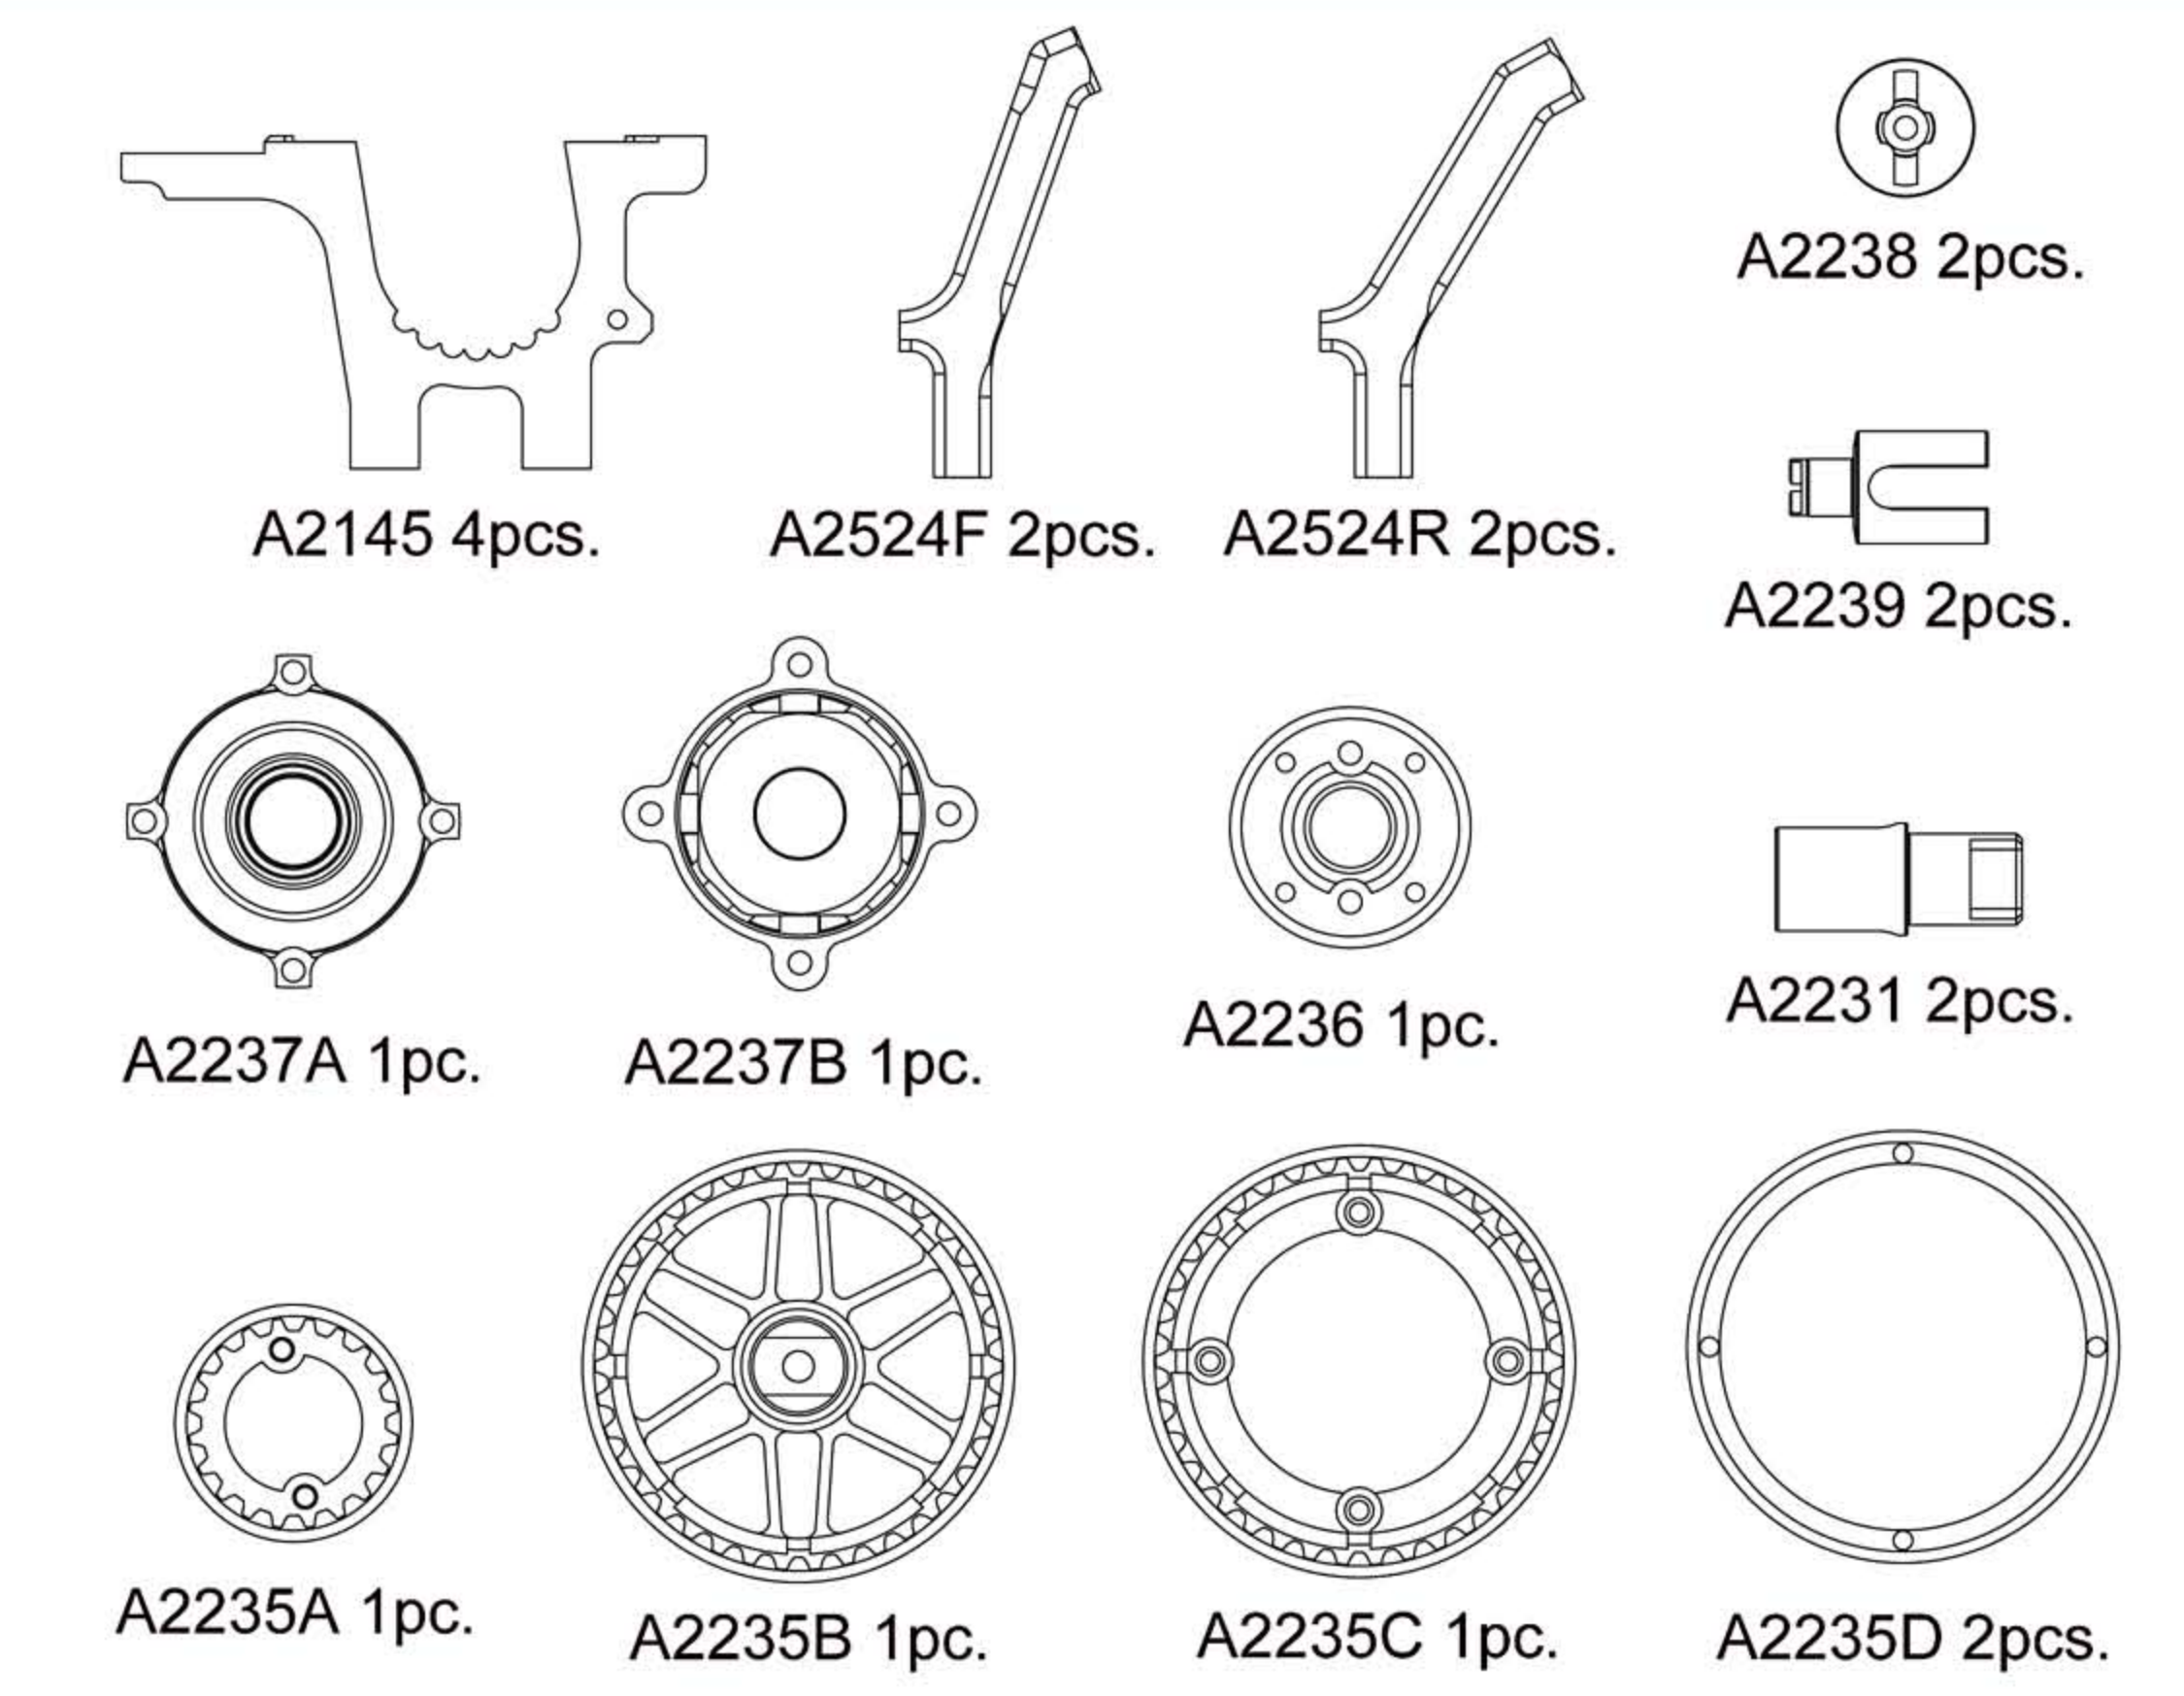

Kit Bag - A1

Kit Bag - C1

Kit Bag - A2

Kit Bag - D1

Kit Bag - B1

Kit Bag - E1

A2510 4pcs.

A2511 4pcs.

A2512 4pcs.

A2514A 4pcs.

A2514B 4pcs.

A2514C 4pcs.

P3(Si) O-Ring 4pcs.

A2515 4pcs.

A2516 4pcs.

A2525 4pcs.

Ø 13 O-Ring 4pcs.

A2527 4pcs.

A2528 4pcs.

A2531 4pcs.

SK3x8 2pcs.

A2813 8pcs.

A2803 (1mm) 4pcs.

A2804 (2mm) 4pcs.

A2811 (0,5mm) 4pcs.

OE2.3 8pcs.

SK3x10 4pcs.

Decal

P0402 1pc.

A1002 MTC2 Instruction Manual 1pc.
 Setup sheet Carpet 1pc.
 Setup sheet Aspht (rush) 1pc.
 Setup sheet Aspht (volante) 1pc.
 MTC2 Parts list 1pc.
 Other parts list (B-parts) 1pc.