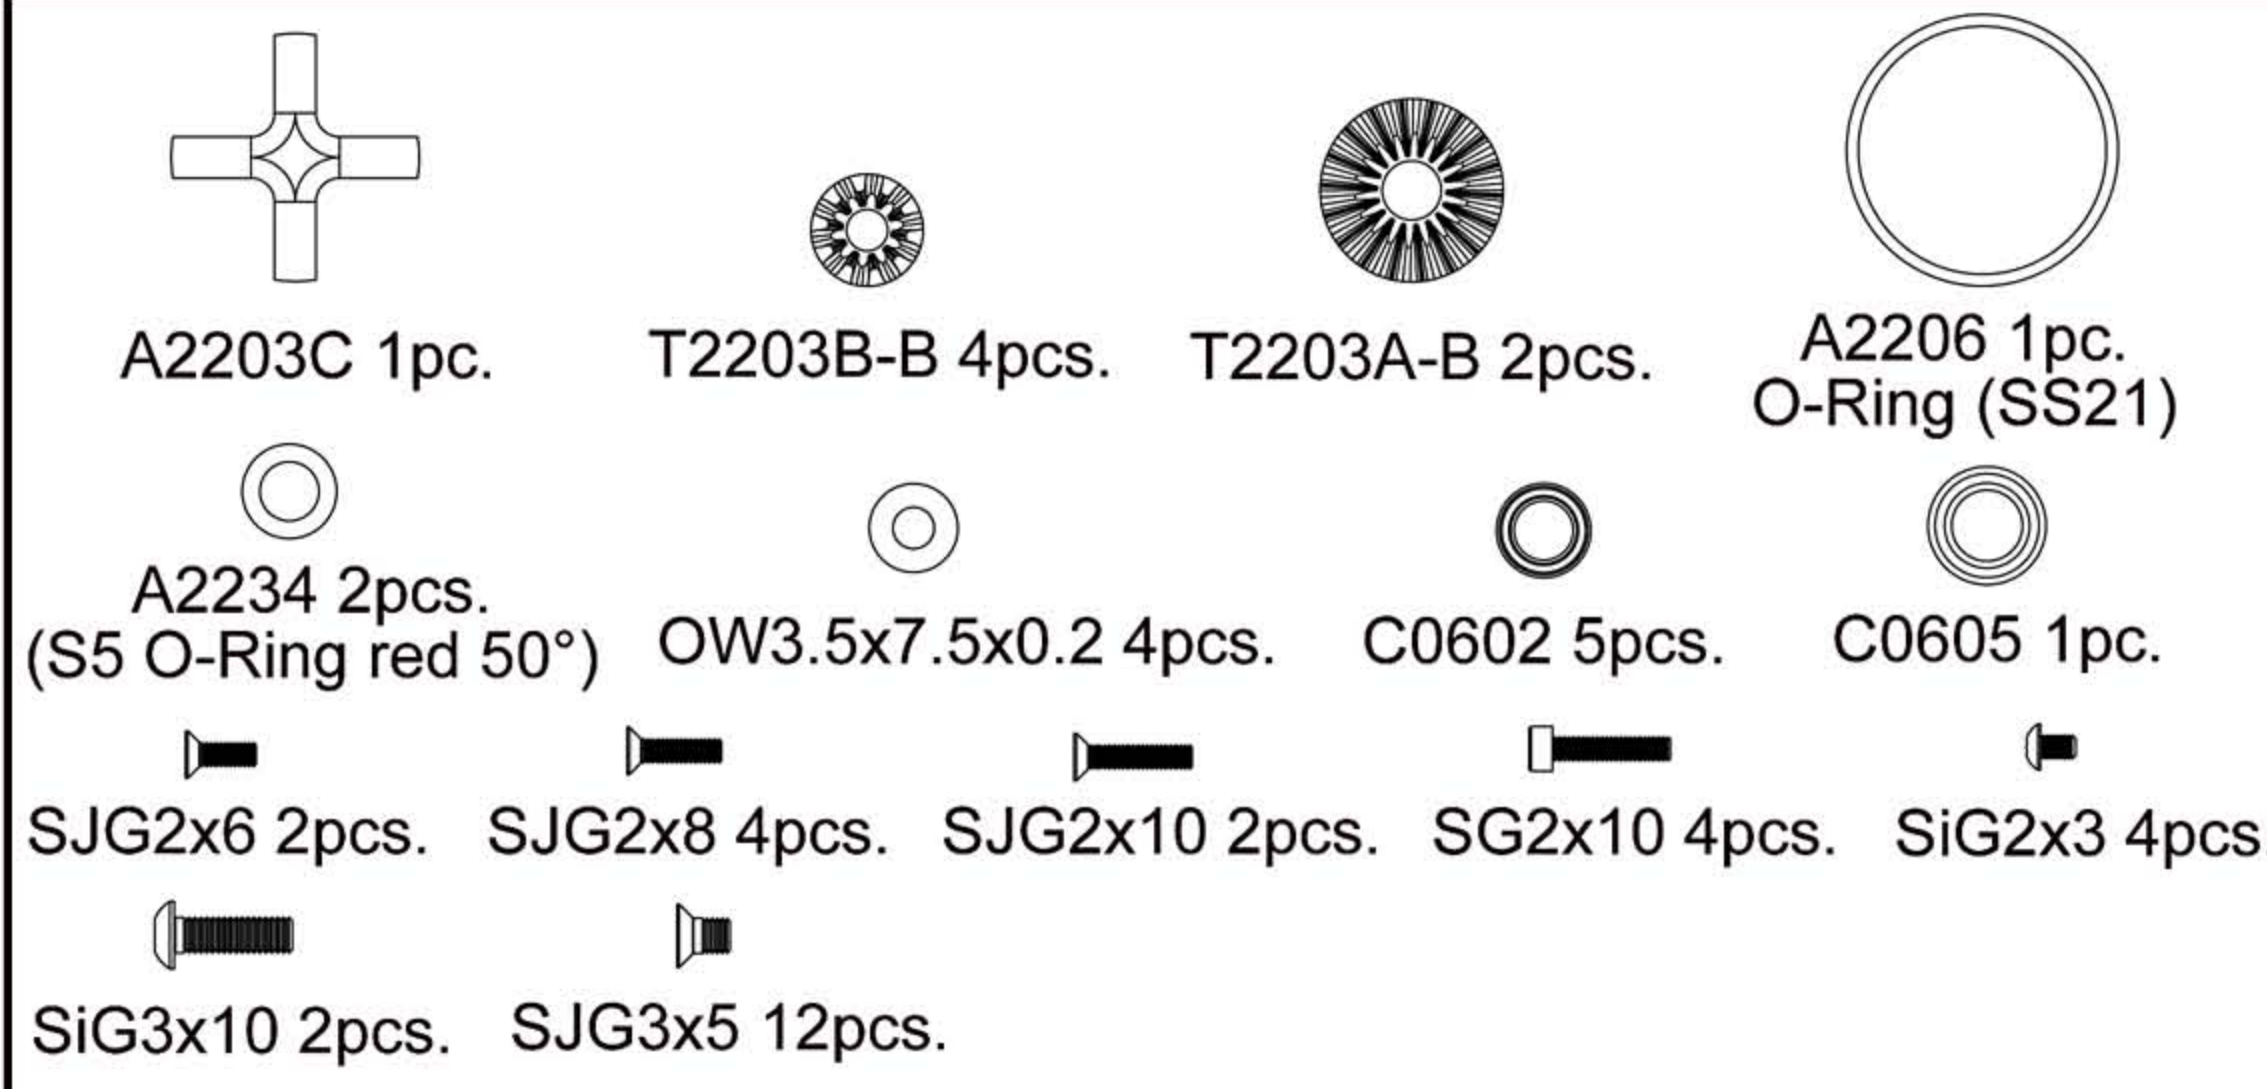

Kit Bag - A1

Kit Bag - C1

Kit Bag - A2

Kit Bag - D1

Kit Bag - B1

Kit Bag - E1

A2510 4pcs.

A2511 4pcs.

A2811 (0,5mm) 4pcs.

OE2.3 8pcs.

SK3x10 4pcs.

Decal

P0402 1pc.

A1002 MTC2 Instruction Manual 1pc.
 Setup sheet Carpet 1pc.
 Setup sheet Aspht (rush) 1pc.
 Setup sheet Aspht (volante) 1pc.
 MTC2 Parts list 1pc.
 Other parts list (B-parts) 1pc.