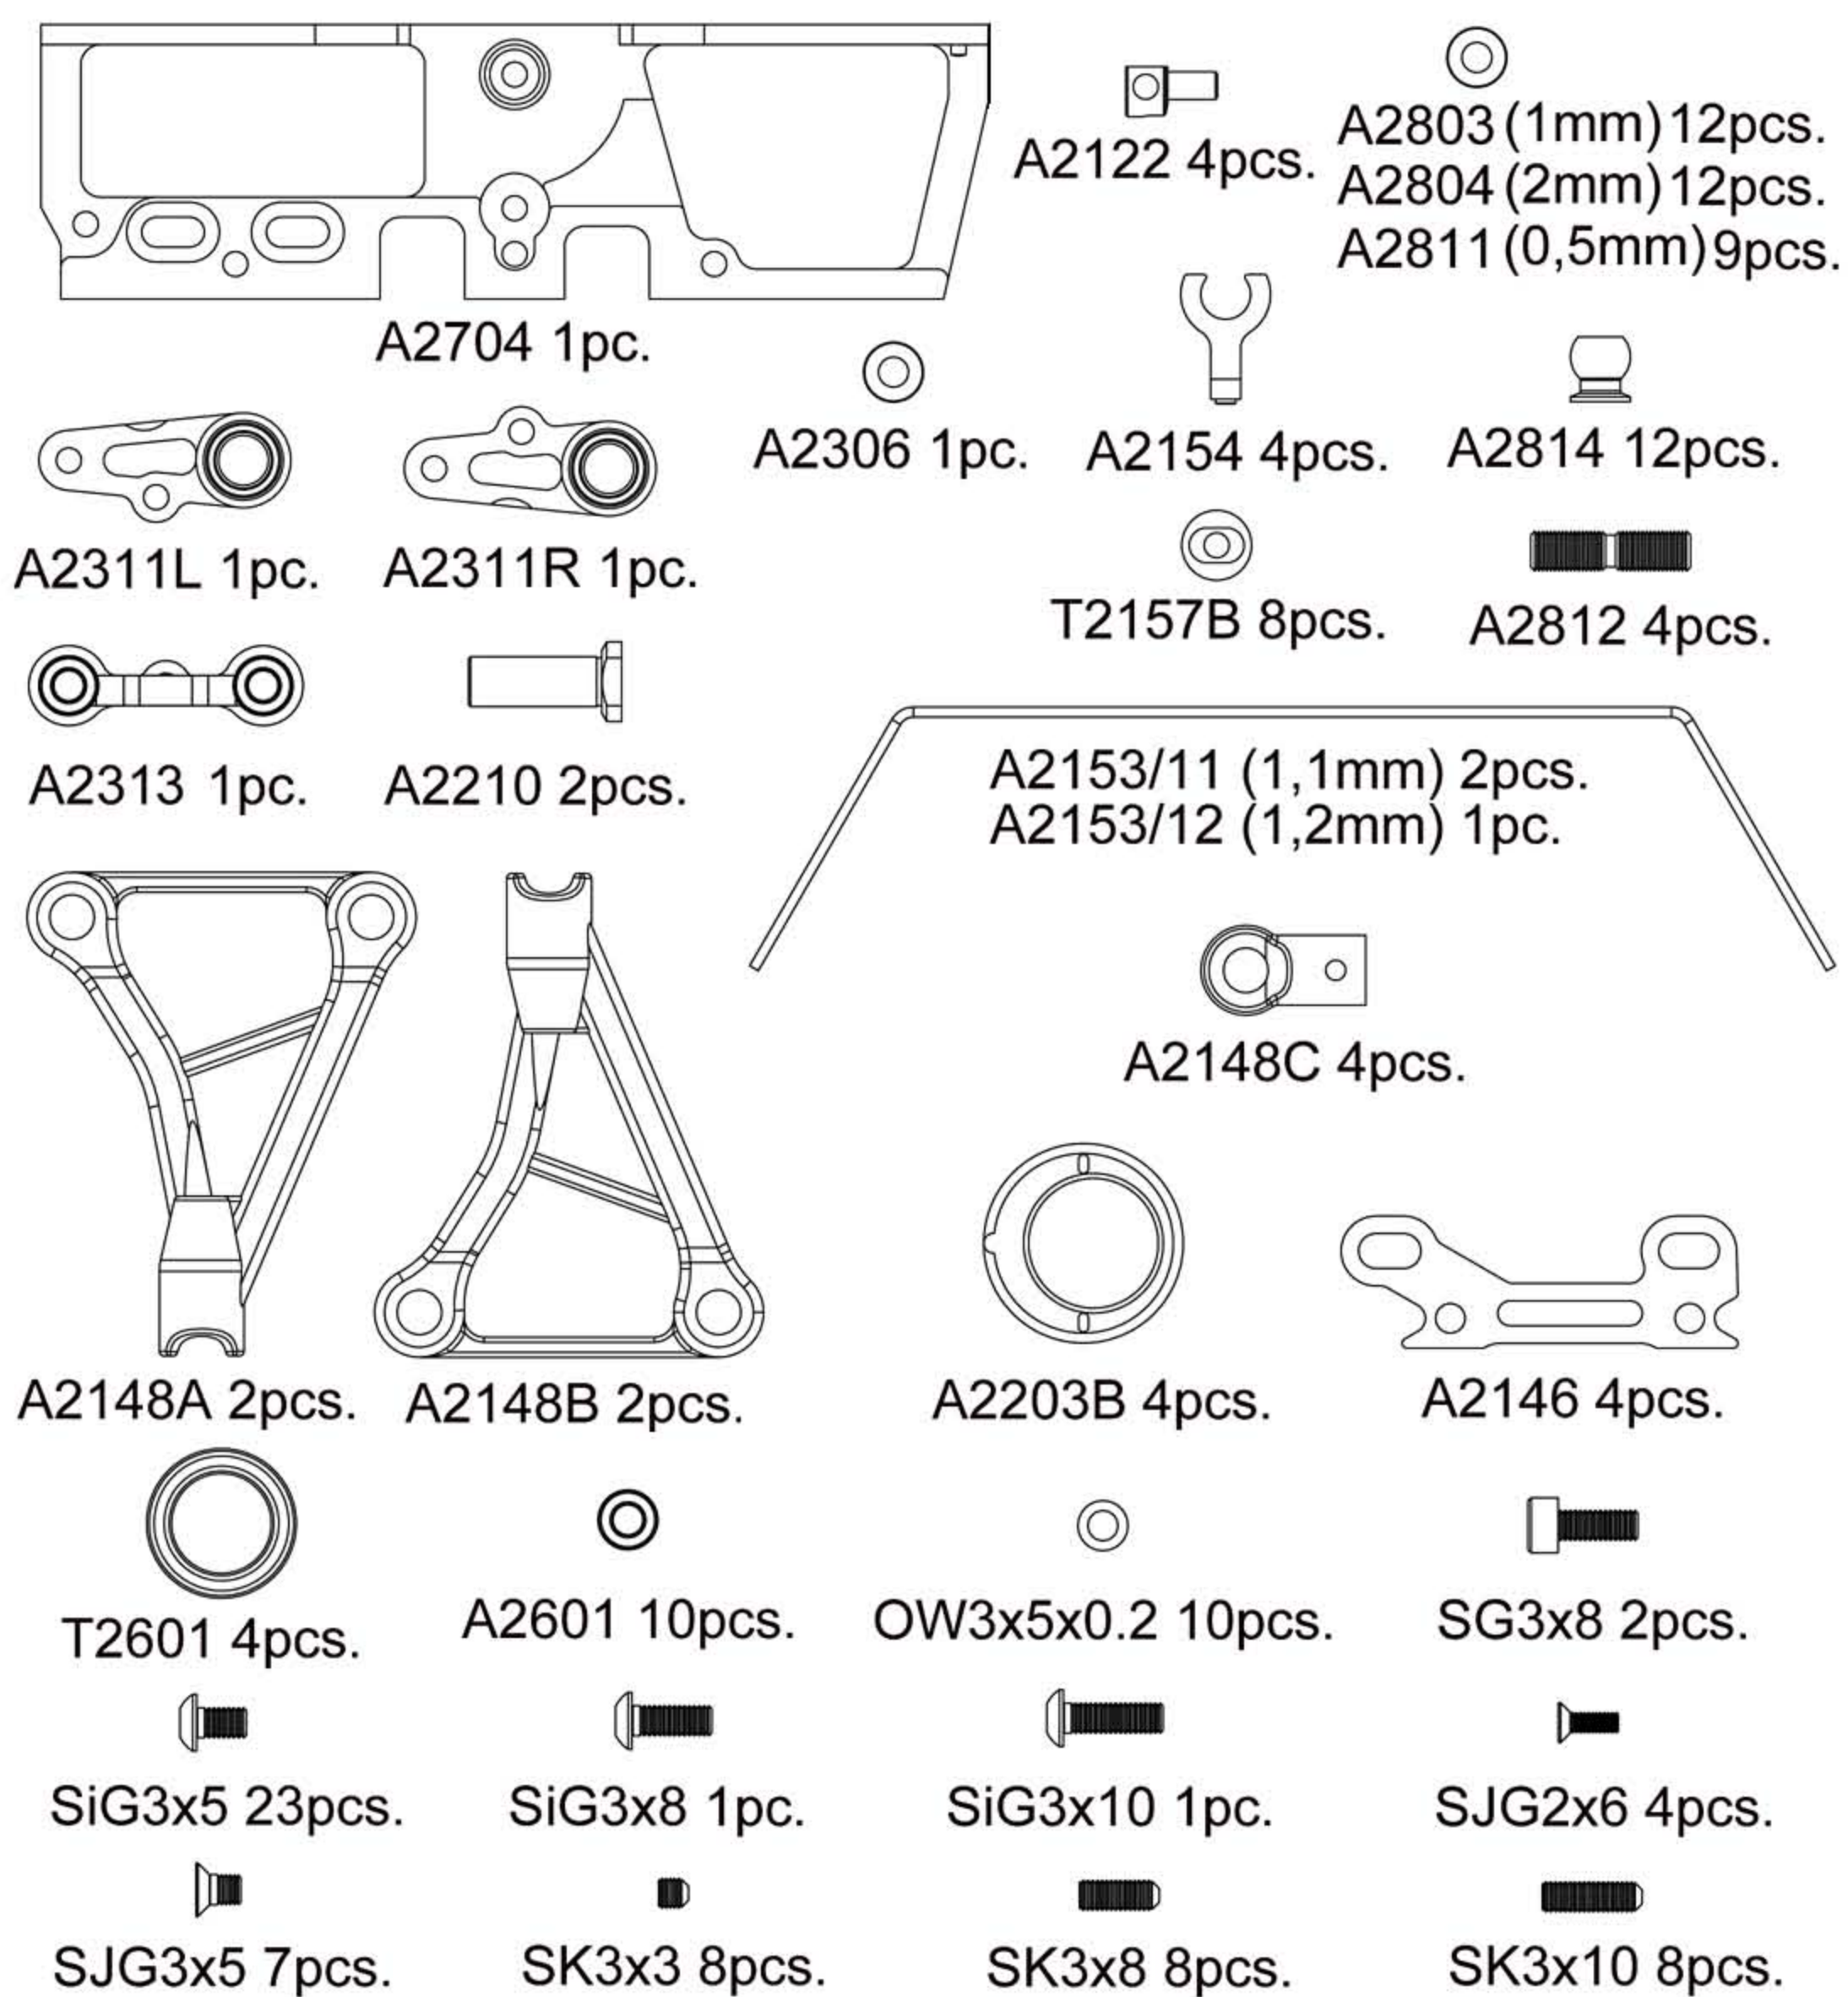

Kit Bag - A1

Kit Bag - C1

Kit Bag - A2

Kit Bag - D1

Kit Bag - B1

Kit Bag - E1

A2510 4pcs.

A2511 4pcs.

A2512 4pcs.

A2514A 4pcs.

A2514B 4pcs.

A2514C 4pcs.

P3(Si) O-Ring 4pcs.

A2515 4pcs.

A2516 4pcs.

A2525 4pcs.

Ø 13 O-Ring 4pcs.

A2527 4pcs.

A2528 4pcs.

A2531 4pcs.

SK3x8 2pcs.

A2813 8pcs.

A2803 (1mm) 4pcs.

A2804 (2mm) 4pcs.

A2811 (0,5mm) 4pcs.

OE2.3 8pcs.

SK3x10 4pcs.

Decal

P0402 1pc.

A1002 MTC2 Instruction Manual 1pc.
 Setup sheet Carpet 1pc.
 Setup sheet Aspht (rush) 1pc.
 Setup sheet Aspht (volante) 1pc.
 MTC2 Parts list 1pc.
 Other parts list (B-parts) 1pc.