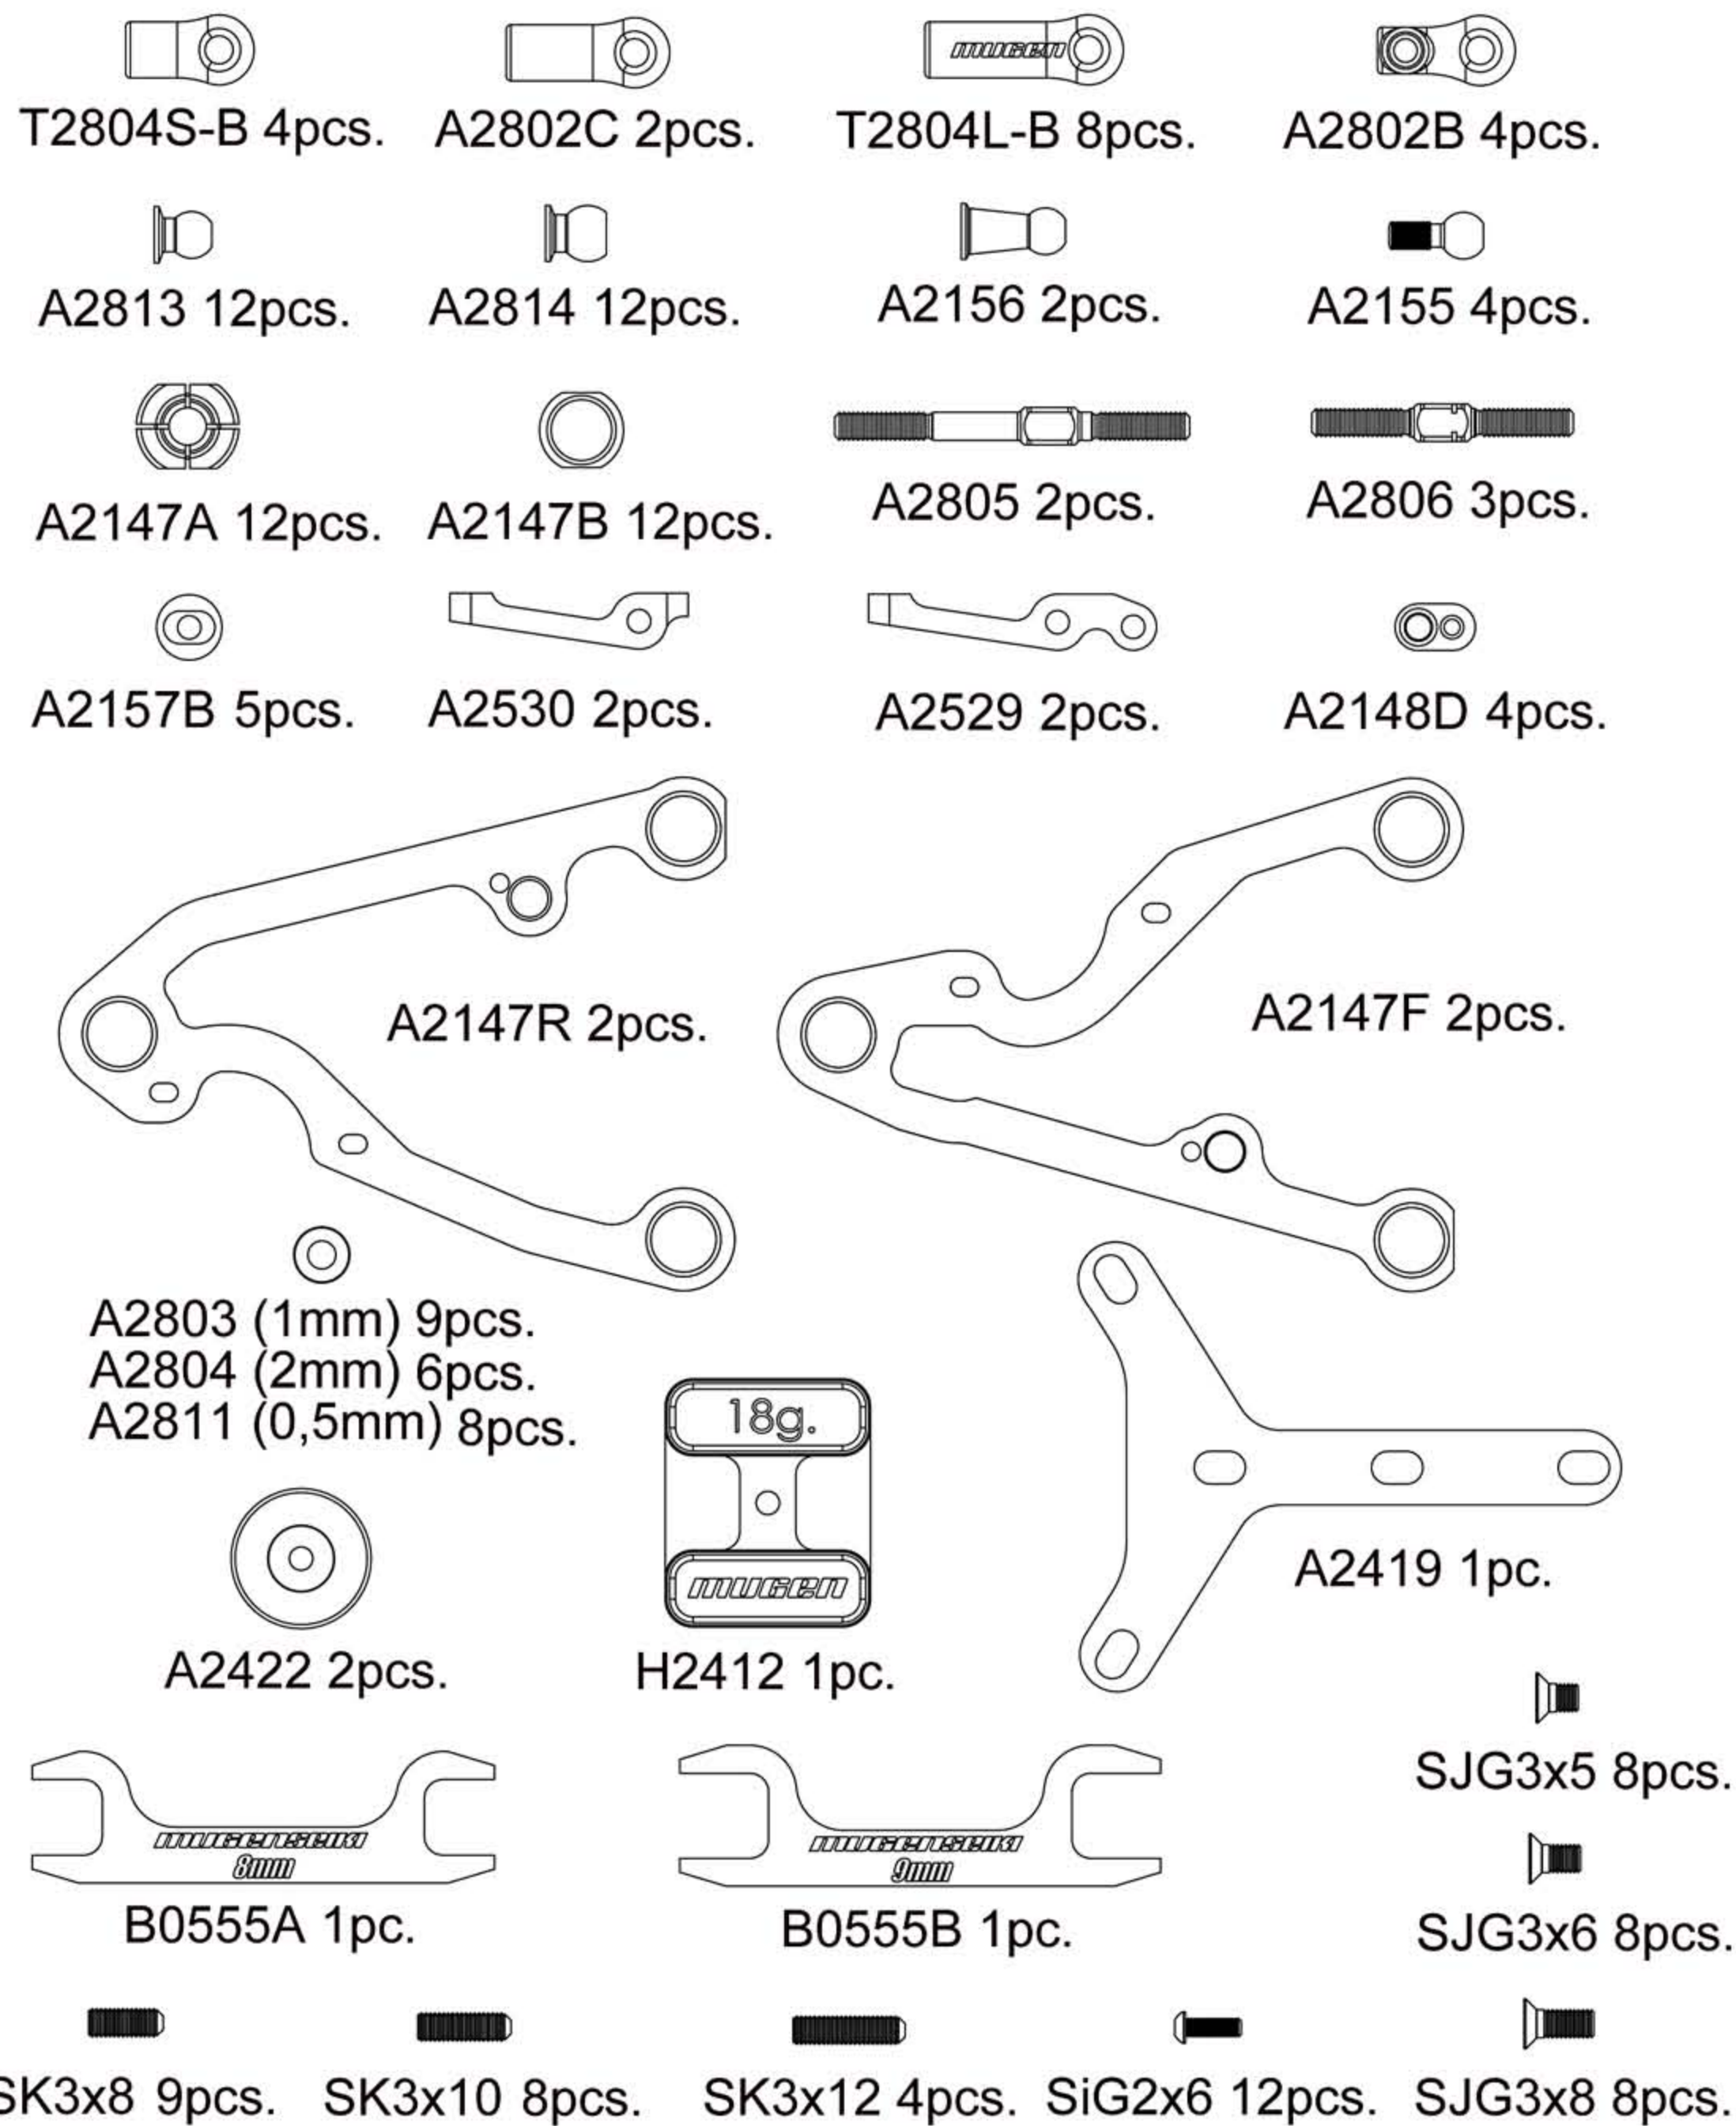

Kit Bag - A1

Kit Bag - C1

Kit Bag - A2

Kit Bag - D1

Kit Bag - B1

Kit Bag - E1

A2510 4pcs.

A2511 4pcs.

A2512 4pcs.

A2514A 4pcs.

A2514B 4pcs.

A2514C 4pcs.

P3(Si) O-Ring 4pcs.

A2515 4pcs.

A2516 4pcs.

A2525 4pcs.

Ø 13 O-Ring 4pcs.

A2527 4pcs.

A2528 4pcs.

A2531 4pcs.

SK3x8 2pcs.

A2813 8pcs.

A2803 (1mm) 4pcs.

A2804 (2mm) 4pcs.

A2811 (0,5mm) 4pcs.

OE2.3 8pcs.

SK3x10 4pcs.

Decal

P0402 1pc.

A1002 MTC2 Instruction Manual 1pc.
 Setup sheet Carpet 1pc.
 Setup sheet Aspht (rush) 1pc.
 Setup sheet Aspht (volante) 1pc.
 MTC2 Parts list 1pc.
 Other parts list (B-parts) 1pc.