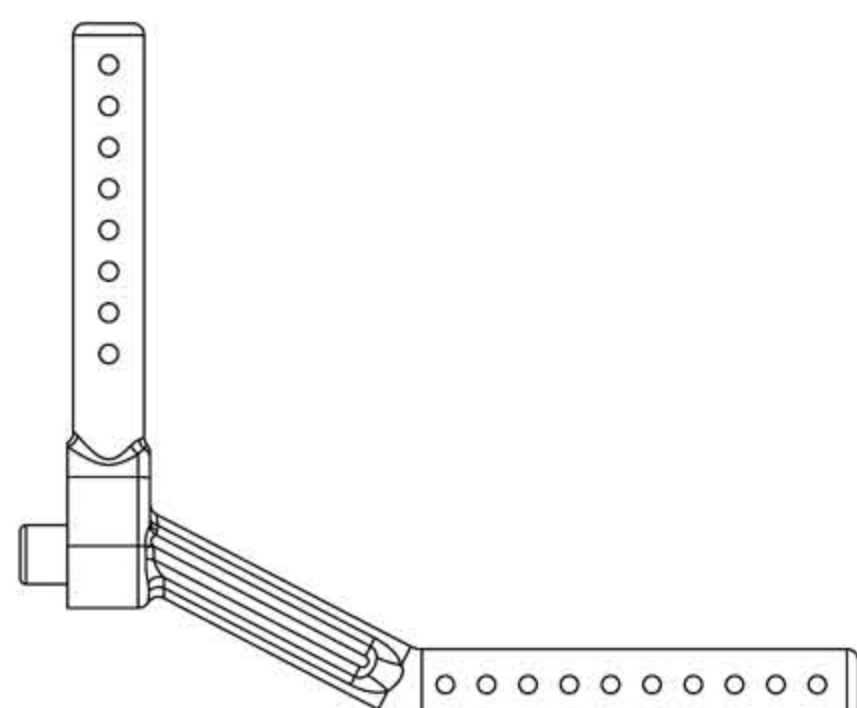

A2416B 2pcs.