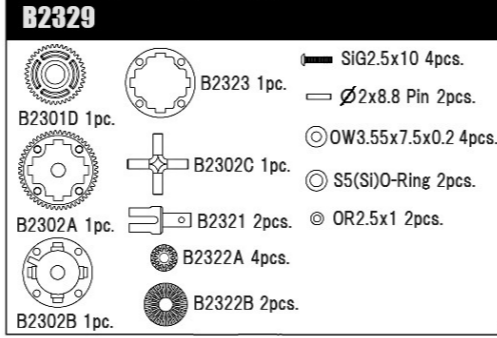

MSB1 1/10 2WD Electric Buggy Spare Parts List (B2001)

MSB1 1/10 2WD 電動バグリースペーパーツリスト (B2001)

Parts list for B2118-B2311 with descriptions and prices.

Parts list for B2312-B2505 with descriptions and prices.

Parts list for B2506-B2702 with descriptions and prices.

Parts list for B2703-B2904 with descriptions and prices.

Parts list for B2905-B2908 with descriptions and prices.

Parts list for A, C, E, T, H-Parts with descriptions and prices.

Parts list for B2703-B2904 with descriptions and prices.

Parts list for A, C, E, T, H-Parts with descriptions and prices.