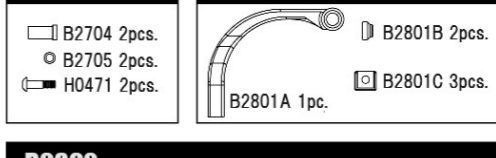

Parts list for B2703-B2904 with descriptions and prices.