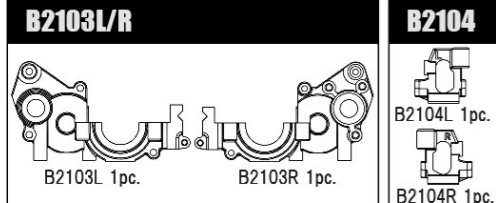

MSB1 1/10 2WD Electric Buggy Spare Parts List (B2001)

MSB1 1/10 2WD 電動バグリースペーパーツリスト (B2001)

Parts list for B2118-B2311 with descriptions and prices.

Parts list for B2312-B2505 with descriptions and prices.

Parts list for B2506-B2702 with descriptions and prices.

Parts list for B2703-B2904 with descriptions and prices.

Parts list for B2905-B2908 with descriptions and prices.

Parts list for A, C, E, T, H-Parts with descriptions and prices.

Parts list for B2703-B2904 with descriptions and prices.

Parts list for A, C, E, T, H-Parts with descriptions and prices.