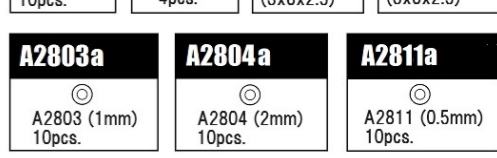

Parts list for B2905-B2908 with descriptions and prices.

Parts list for A, C, E, T, H-Parts with descriptions and prices.

MUGEN SEIKI logo and contact information.

Parts list for B2101-B2117 with descriptions and prices.

Parts list for B2312-B2505 with descriptions and prices.

Parts list for B2506-B2702 with descriptions and prices.

Parts list for B2703-B2904 with descriptions and prices.

Parts list for A, C, E, T, H-Parts with descriptions and prices.