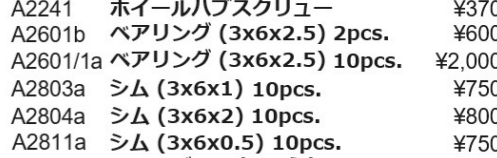

MSB1 1/10 2WD Electric Buggy Spare Parts List (B2001)

MSB1 1/10 2WD 電動バグリースペーパーツリスト (B2001)

Parts list for B2118-B2311 with descriptions and prices.

Parts list for B2312-B2505 with descriptions and prices.

Parts list for B2506-B2702 with descriptions and prices.

Parts list for B2703-B2904 with descriptions and prices.

Parts list for B2905-B2908 with descriptions and prices.

Parts list for A, C, E, T, H-Parts with descriptions and prices.