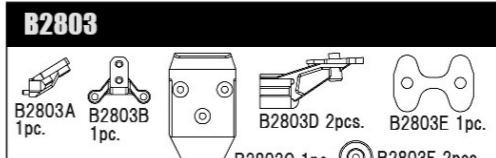

MSB1 1/10 2WD Electric Buggy Spare Parts List (B2001)

MSB1 1/10 2WD 電動バグリースペーパーツリスト (B2001)

Parts list for B2118-B2311 with descriptions and prices.

Parts list for B2312-B2505 with descriptions and prices.

Parts list for B2506-B2702 with descriptions and prices.

Parts list for B2703-B2904 with descriptions and prices.

Parts list for B2905-B2908 with descriptions and prices.

Parts list for A, C, E, T, H-Parts with descriptions and prices.