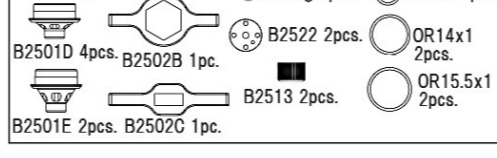

MSB1 1/10 2WD Electric Buggy Spare Parts List (B2001)

MSB1 1/10 2WD 電動バグリースペーパーツリスト (B2001)

Parts list for B2118-B2311 with descriptions and prices.

Parts list for B2312-B2505 with descriptions and prices.

Parts list for B2506-B2702 with descriptions and prices.

Parts list for B2703-B2904 with descriptions and prices.

Parts list for B2905-B2908 with descriptions and prices.

Parts list for A, C, E, T, H-Parts with descriptions and prices.