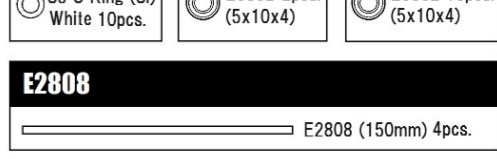

Parts list for B2905-B2908 with descriptions and prices.

Parts list for A, C, E, T, H-Parts with descriptions and prices.

MUGEN SEIKI logo and contact information.

Parts list for B2101-B2117 with descriptions and prices.

Parts list for B2312-B2505 with descriptions and prices.

Parts list for B2506-B2702 with descriptions and prices.

Parts list for B2703-B2904 with descriptions and prices.

Parts list for A, C, E, T, H-Parts with descriptions and prices.