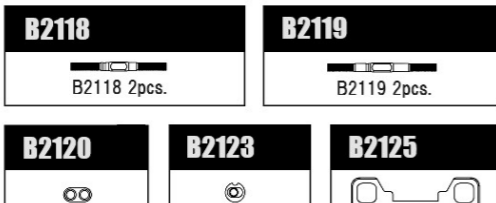

MSB1 1/10 2WD Electric Buggy Spare Parts List (B2001)

MSB1 1/10 2WD 電動バグリースペーパーツリスト (B2001)

Parts list for B2118-B2311 with descriptions and prices.

Parts list for B2312-B2505 with descriptions and prices.

Parts list for B2506-B2702 with descriptions and prices.

Parts list for B2703-B2904 with descriptions and prices.

Parts list for B2905-B2908 with descriptions and prices.

Parts list for A, C, E, T, H-Parts with descriptions and prices.

Parts list for B2703-B2904 with descriptions and prices.

Parts list for A, C, E, T, H-Parts with descriptions and prices.