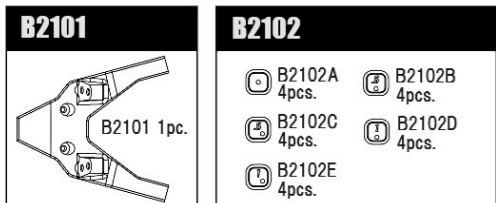

MSB1 1/10 2WD Electric Buggy Spare Parts List (B2001)

MSB1 1/10 2WD 電動バグリースペーパーツリスト (B2001)

Parts list for B2118-B2311 with descriptions and prices.

Parts list for B2312-B2505 with descriptions and prices.

Parts list for B2506-B2702 with descriptions and prices.

Parts list for B2703-B2904 with descriptions and prices.

Parts list for B2905-B2908 with descriptions and prices.

Parts list for A, C, E, T, H-Parts with descriptions and prices.