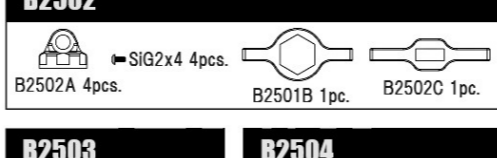

MSB1 1/10 2WD Electric Buggy Spare Parts List (B2001)

MSB1 1/10 2WD 電動バグリースペーパーツリスト (B2001)

Parts list for B2118-B2311 with descriptions and prices.

Parts list for B2312-B2505 with descriptions and prices.

Parts list for B2506-B2702 with descriptions and prices.

Parts list for B2703-B2904 with descriptions and prices.

Parts list for B2905-B2908 with descriptions and prices.

Parts list for A, C, E, T, H-Parts with descriptions and prices.