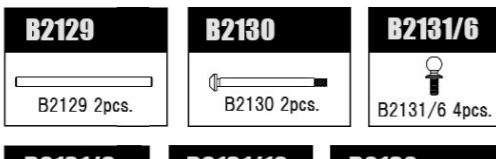

MSB1 1/10 2WD Electric Buggy Spare Parts List (B2001)

MSB1 1/10 2WD 電動バグリースペーパーツリスト (B2001)

Parts list for B2118-B2311 with descriptions and prices.

Parts list for B2312-B2505 with descriptions and prices.

Parts list for B2506-B2702 with descriptions and prices.

Parts list for B2703-B2904 with descriptions and prices.

Parts list for B2905-B2908 with descriptions and prices.

Parts list for A, C, E, T, H-Parts with descriptions and prices.