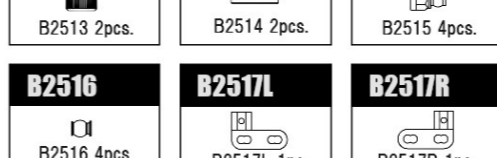

MSB1 1/10 2WD Electric Buggy Spare Parts List (B2001)

MSB1 1/10 2WD 電動バグリースペーパーツリスト (B2001)

Parts list for B2118-B2311 with descriptions and prices.

Parts list for B2312-B2505 with descriptions and prices.

Parts list for B2506-B2702 with descriptions and prices.

Parts list for B2703-B2904 with descriptions and prices.

Parts list for B2905-B2908 with descriptions and prices.

Parts list for A, C, E, T, H-Parts with descriptions and prices.