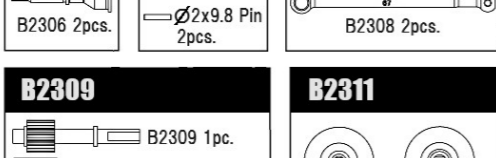

MSB1 1/10 2WD Electric Buggy Spare Parts List (B2001)

MSB1 1/10 2WD 電動バグリースペーパーツリスト (B2001)

Parts list for B2118-B2311 with descriptions and prices.

Parts list for B2312-B2505 with descriptions and prices.

Parts list for B2506-B2702 with descriptions and prices.

Parts list for B2703-B2904 with descriptions and prices.

Parts list for B2905-B2908 with descriptions and prices.

Parts list for A, C, E, T, H-Parts with descriptions and prices.