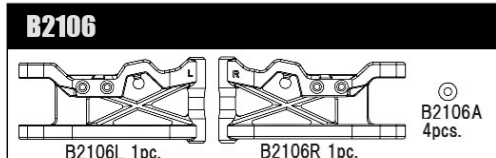

MSB1 1/10 2WD Electric Buggy Spare Parts List (B2001)

MSB1 1/10 2WD 電動バグリースペーパーツリスト (B2001)

Parts list for B2118-B2311 with descriptions and prices.

Parts list for B2312-B2505 with descriptions and prices.

Parts list for B2506-B2702 with descriptions and prices.

Parts list for B2703-B2904 with descriptions and prices.

Parts list for B2905-B2908 with descriptions and prices.

Parts list for A, C, E, T, H-Parts with descriptions and prices.