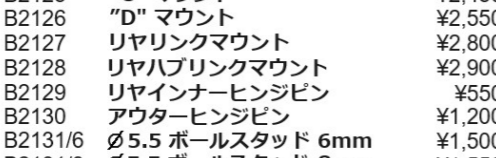

MSB1 1/10 2WD Electric Buggy Spare Parts List (B2001)

MSB1 1/10 2WD 電動バグリースペーパーツリスト (B2001)

Parts list for B2118-B2311 with descriptions and prices.

Parts list for B2312-B2505 with descriptions and prices.

Parts list for B2506-B2702 with descriptions and prices.

Parts list for B2703-B2904 with descriptions and prices.

Parts list for B2905-B2908 with descriptions and prices.

Parts list for A, C, E, T, H-Parts with descriptions and prices.