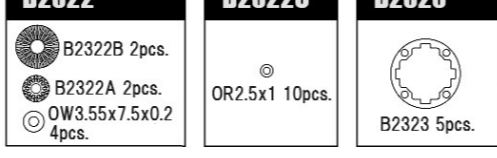

MSB1 1/10 2WD Electric Buggy Spare Parts List (B2001)

MSB1 1/10 2WD 電動バグリースペーパーツリスト (B2001)

Parts list for B2118-B2311 with descriptions and prices.

Parts list for B2312-B2505 with descriptions and prices.

Parts list for B2506-B2702 with descriptions and prices.

Parts list for B2703-B2904 with descriptions and prices.

Parts list for B2905-B2908 with descriptions and prices.

Parts list for A, C, E, T, H-Parts with descriptions and prices.