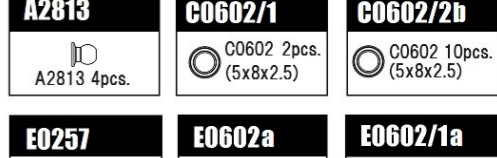

MSB1 1/10 2WD Electric Buggy Spare Parts List (B2001)

MSB1 1/10 2WD 電動バグリースペーパーツリスト (B2001)

Parts list for B2118-B2311 with descriptions and prices.

Parts list for B2312-B2505 with descriptions and prices.

Parts list for B2506-B2702 with descriptions and prices.

Parts list for B2703-B2904 with descriptions and prices.

Parts list for B2905-B2908 with descriptions and prices.

Parts list for A, C, E, T, H-Parts with descriptions and prices.