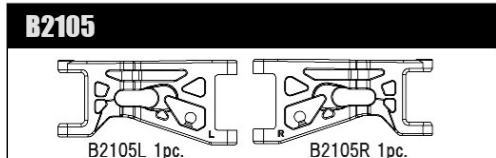

MSB1 1/10 2WD Electric Buggy Spare Parts List (B2001)

MSB1 1/10 2WD 電動バグリースペーパーツリスト (B2001)

Parts list for B2118-B2311 with descriptions and prices.

Parts list for B2312-B2505 with descriptions and prices.

Parts list for B2506-B2702 with descriptions and prices.

Parts list for B2703-B2904 with descriptions and prices.

Parts list for B2905-B2908 with descriptions and prices.

Parts list for A, C, E, T, H-Parts with descriptions and prices.