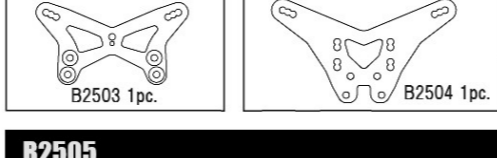

MSB1 1/10 2WD Electric Buggy Spare Parts List (B2001)

MSB1 1/10 2WD 電動バグリースペーパーツリスト (B2001)

Parts list for B2118-B2311 with descriptions and prices.

Parts list for B2312-B2505 with descriptions and prices.

Parts list for B2506-B2702 with descriptions and prices.

Parts list for B2703-B2904 with descriptions and prices.

Parts list for B2905-B2908 with descriptions and prices.

Parts list for A, C, E, T, H-Parts with descriptions and prices.