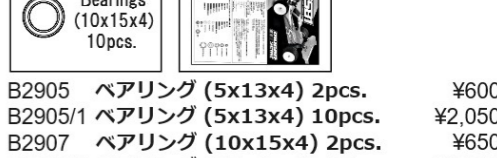

MSB1 1/10 2WD Electric Buggy Spare Parts List (B2001)

MSB1 1/10 2WD 電動バグリースペーパーツリスト (B2001)

Parts list for B2118-B2311 with descriptions and prices.

Parts list for B2312-B2505 with descriptions and prices.

Parts list for B2506-B2702 with descriptions and prices.

Parts list for B2703-B2904 with descriptions and prices.

Parts list for B2905-B2908 with descriptions and prices.

Parts list for A, C, E, T, H-Parts with descriptions and prices.