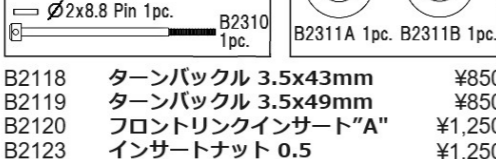

MSB1 1/10 2WD Electric Buggy Spare Parts List (B2001)

MSB1 1/10 2WD 電動バグリースペーパーツリスト (B2001)

Parts list for B2118-B2311 with descriptions and prices.

Parts list for B2312-B2505 with descriptions and prices.

Parts list for B2506-B2702 with descriptions and prices.

Parts list for B2703-B2904 with descriptions and prices.

Parts list for B2905-B2908 with descriptions and prices.

Parts list for A, C, E, T, H-Parts with descriptions and prices.