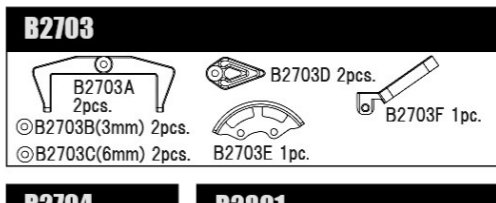

MSB1 1/10 2WD Electric Buggy Spare Parts List (B2001)

MSB1 1/10 2WD 電動バグリースペーパーツリスト (B2001)

Parts list for B2118-B2311 with descriptions and prices.

Parts list for B2312-B2505 with descriptions and prices.

Parts list for B2506-B2702 with descriptions and prices.

Parts list for B2703-B2904 with descriptions and prices.

Parts list for B2905-B2908 with descriptions and prices.

Parts list for A, C, E, T, H-Parts with descriptions and prices.