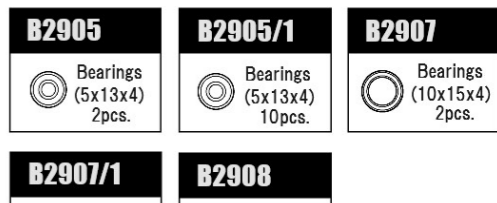

MSB1 1/10 2WD Electric Buggy Spare Parts List (B2001)

MSB1 1/10 2WD 電動バグリースペーパーツリスト (B2001)

Parts list for B2118-B2311 with descriptions and prices.

Parts list for B2312-B2505 with descriptions and prices.

Parts list for B2506-B2702 with descriptions and prices.

Parts list for B2703-B2904 with descriptions and prices.

Parts list for B2905-B2908 with descriptions and prices.

Parts list for A, C, E, T, H-Parts with descriptions and prices.

Parts list for B2703-B2904 with descriptions and prices.

Parts list for A, C, E, T, H-Parts with descriptions and prices.