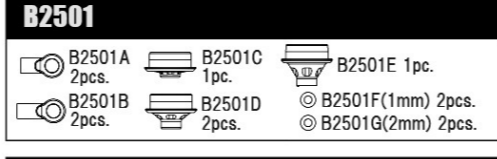

MSB1 1/10 2WD Electric Buggy Spare Parts List (B2001)

MSB1 1/10 2WD 電動バグリースペーパーツリスト (B2001)

Parts list for B2118-B2311 with descriptions and prices.

Parts list for B2312-B2505 with descriptions and prices.

Parts list for B2506-B2702 with descriptions and prices.

Parts list for B2703-B2904 with descriptions and prices.

Parts list for B2905-B2908 with descriptions and prices.

Parts list for A, C, E, T, H-Parts with descriptions and prices.