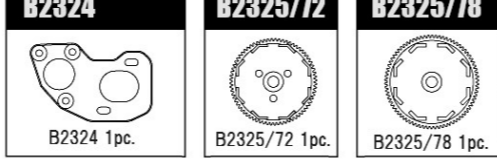

MSB1 1/10 2WD Electric Buggy Spare Parts List (B2001)

MSB1 1/10 2WD 電動バグリースペーパーツリスト (B2001)

Parts list for B2118-B2311 with descriptions and prices.

Parts list for B2312-B2505 with descriptions and prices.

Parts list for B2506-B2702 with descriptions and prices.

Parts list for B2703-B2904 with descriptions and prices.

Parts list for B2905-B2908 with descriptions and prices.

Parts list for A, C, E, T, H-Parts with descriptions and prices.