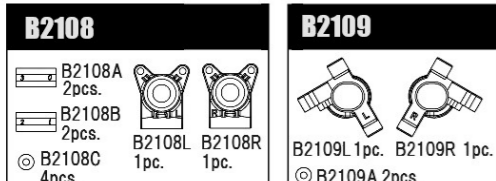

MSB1 1/10 2WD Electric Buggy Spare Parts List (B2001)

MSB1 1/10 2WD 電動バグリースペーパーツリスト (B2001)

Parts list for B2118-B2311 with descriptions and prices.

Parts list for B2312-B2505 with descriptions and prices.

Parts list for B2506-B2702 with descriptions and prices.

Parts list for B2703-B2904 with descriptions and prices.

Parts list for B2905-B2908 with descriptions and prices.

Parts list for A, C, E, T, H-Parts with descriptions and prices.

Parts list for B2703-B2904 with descriptions and prices.

Parts list for A, C, E, T, H-Parts with descriptions and prices.