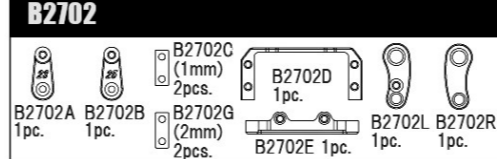

MSB1 1/10 2WD Electric Buggy Spare Parts List (B2001)

MSB1 1/10 2WD 電動バグリースペーパーツリスト (B2001)

Parts list for B2118-B2311 with descriptions and prices.

Parts list for B2312-B2505 with descriptions and prices.

Parts list for B2506-B2702 with descriptions and prices.

Parts list for B2703-B2904 with descriptions and prices.

Parts list for B2905-B2908 with descriptions and prices.

Parts list for A, C, E, T, H-Parts with descriptions and prices.