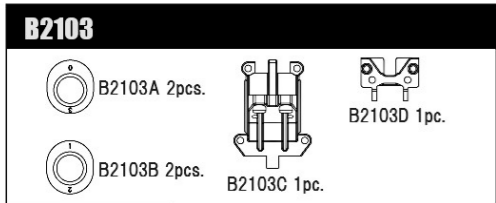

MSB1 1/10 2WD Electric Buggy Spare Parts List (B2001)

MSB1 1/10 2WD 電動バグリースペーパーツリスト (B2001)

Parts list for B2118-B2311 with descriptions and prices.

Parts list for B2312-B2505 with descriptions and prices.

Parts list for B2506-B2702 with descriptions and prices.

Parts list for B2703-B2904 with descriptions and prices.

Parts list for B2905-B2908 with descriptions and prices.

Parts list for A, C, E, T, H-Parts with descriptions and prices.