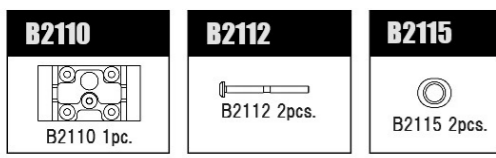

MSB1 1/10 2WD Electric Buggy Spare Parts List (B2001)

MSB1 1/10 2WD 電動バグリースペーパーツリスト (B2001)

Parts list for B2118-B2311 with descriptions and prices.

Parts list for B2312-B2505 with descriptions and prices.

Parts list for B2506-B2702 with descriptions and prices.

Parts list for B2703-B2904 with descriptions and prices.

Parts list for B2905-B2908 with descriptions and prices.

Parts list for A, C, E, T, H-Parts with descriptions and prices.