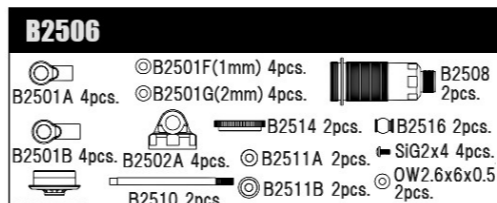

MSB1 1/10 2WD Electric Buggy Spare Parts List (B2001)

MSB1 1/10 2WD 電動バグリースペーパーツリスト (B2001)

Parts list for B2118-B2311 with descriptions and prices.

Parts list for B2312-B2505 with descriptions and prices.

Parts list for B2506-B2702 with descriptions and prices.

Parts list for B2703-B2904 with descriptions and prices.

Parts list for B2905-B2908 with descriptions and prices.

Parts list for A, C, E, T, H-Parts with descriptions and prices.