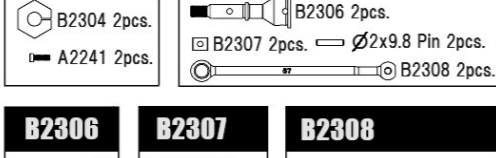

MSB1 1/10 2WD Electric Buggy Spare Parts List (B2001)

MSB1 1/10 2WD 電動バグリースペーパーツリスト (B2001)

Parts list for B2118-B2311 with descriptions and prices.

Parts list for B2312-B2505 with descriptions and prices.

Parts list for B2506-B2702 with descriptions and prices.

Parts list for B2703-B2904 with descriptions and prices.

Parts list for B2905-B2908 with descriptions and prices.

Parts list for A, C, E, T, H-Parts with descriptions and prices.