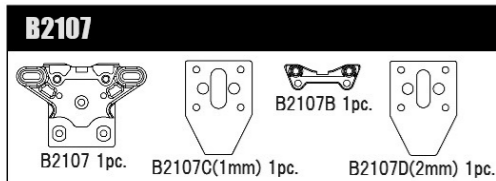

MSB1 1/10 2WD Electric Buggy Spare Parts List (B2001)

MSB1 1/10 2WD 電動バグリースペーパーツリスト (B2001)

Parts list for B2118-B2311 with descriptions and prices.

Parts list for B2312-B2505 with descriptions and prices.

Parts list for B2506-B2702 with descriptions and prices.

Parts list for B2703-B2904 with descriptions and prices.

Parts list for B2905-B2908 with descriptions and prices.

Parts list for A, C, E, T, H-Parts with descriptions and prices.