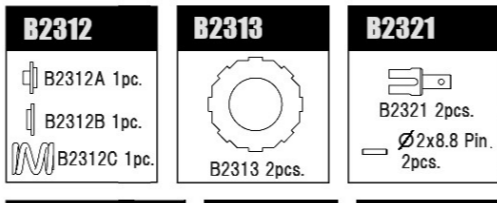

MSB1 1/10 2WD Electric Buggy Spare Parts List (B2001)

MSB1 1/10 2WD 電動バグリースペーパーツリスト (B2001)

Parts list for B2118-B2311 with descriptions and prices.

Parts list for B2312-B2505 with descriptions and prices.

Parts list for B2506-B2702 with descriptions and prices.

Parts list for B2703-B2904 with descriptions and prices.

Parts list for B2905-B2908 with descriptions and prices.

Parts list for A, C, E, T, H-Parts with descriptions and prices.