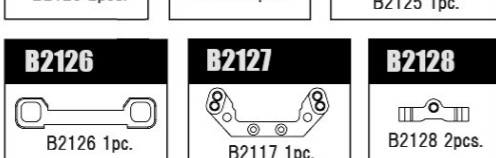

MSB1 1/10 2WD Electric Buggy Spare Parts List (B2001)

MSB1 1/10 2WD 電動バグリースペーパーツリスト (B2001)

Parts list for B2118-B2311 with descriptions and prices.

Parts list for B2312-B2505 with descriptions and prices.

Parts list for B2506-B2702 with descriptions and prices.

Parts list for B2703-B2904 with descriptions and prices.

Parts list for B2905-B2908 with descriptions and prices.

Parts list for A, C, E, T, H-Parts with descriptions and prices.