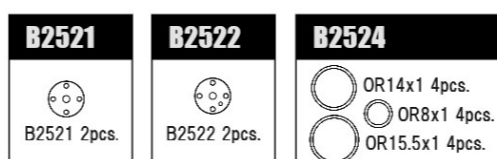

MSB1 1/10 2WD Electric Buggy Spare Parts List (B2001)

MSB1 1/10 2WD 電動バグリースペーパーツリスト (B2001)

Parts list for B2118-B2311 with descriptions and prices.

Parts list for B2312-B2505 with descriptions and prices.

Parts list for B2506-B2702 with descriptions and prices.

Parts list for B2703-B2904 with descriptions and prices.

Parts list for B2905-B2908 with descriptions and prices.

Parts list for A, C, E, T, H-Parts with descriptions and prices.