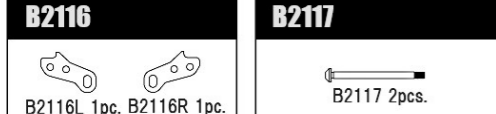

MSB1 1/10 2WD Electric Buggy Spare Parts List (B2001)

MSB1 1/10 2WD 電動バグリースペーパーツリスト (B2001)

Parts list for B2118-B2311 with descriptions and prices.

Parts list for B2312-B2505 with descriptions and prices.

Parts list for B2506-B2702 with descriptions and prices.

Parts list for B2703-B2904 with descriptions and prices.

Parts list for B2905-B2908 with descriptions and prices.

Parts list for A, C, E, T, H-Parts with descriptions and prices.