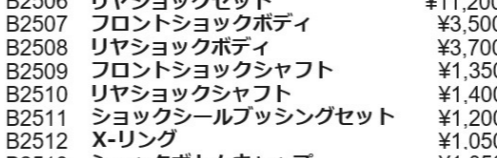

MSB1 1/10 2WD Electric Buggy Spare Parts List (B2001)

MSB1 1/10 2WD 電動バグリースペーパーツリスト (B2001)

Parts list for B2118-B2311 with descriptions and prices.

Parts list for B2312-B2505 with descriptions and prices.

Parts list for B2506-B2702 with descriptions and prices.

Parts list for B2703-B2904 with descriptions and prices.

Parts list for B2905-B2908 with descriptions and prices.

Parts list for A, C, E, T, H-Parts with descriptions and prices.