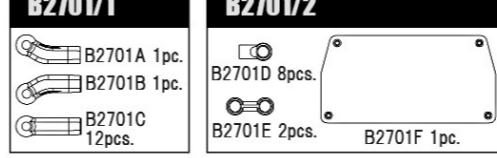

MSB1 1/10 2WD Electric Buggy Spare Parts List (B2001)

MSB1 1/10 2WD 電動バグリースペーパーツリスト (B2001)

Parts list for B2118-B2311 with descriptions and prices.

Parts list for B2312-B2505 with descriptions and prices.

Parts list for B2506-B2702 with descriptions and prices.

Parts list for B2703-B2904 with descriptions and prices.

Parts list for B2905-B2908 with descriptions and prices.

Parts list for A, C, E, T, H-Parts with descriptions and prices.