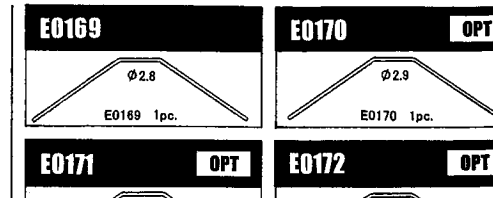

E0169	リヤアンチロールバー φ2.8mm	¥450
E0170	リヤアンチロールバー φ2.9mm	¥450
E0171	リヤアンチロールバー φ3.0mm	¥450
E0172	リヤアンチロールバー φ3.2mm	¥450
E0173	リヤアップライトセット	¥5,500
E0173L	アルミリアアップライトL	¥3,000
E0173R	アルミリアアップライトR	¥3,000
E0174	ワッシャーセット	¥450
E0175	フロントアンチロールバー φ2.1mm	¥400
E0176	リヤアンチロールバー φ2.6mm	¥450
E0177	アルミフロントアッパーアームマウント	¥2,500
H0180	リヤアップライトボール	¥300
E0206	デフワッシャーセット	¥350
E0210	φ3x16.8ピン (8pcs.)	¥200
E0219	フロントトラックワイドアジャストナット	¥900
E0220	F/R ユニバーサルジョイントセット	¥4,800
E0221	F/R アクスルシャフト	¥2,000
C0222C	デフシャフト	¥250
E0222	F/R ドライシャフト	¥2,800
E0223	センターユニバーサルジョイント (78.5) セット	¥2,300
E0224	センターユニバーサルジョイント (103) セット	¥2,500