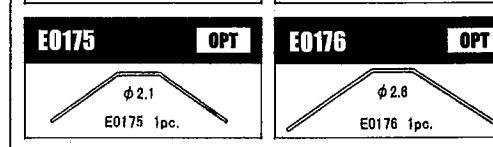

E0169	リヤアンチロールバー φ2.8mm	¥450
E0170	リヤアンチロールバー φ2.9mm	¥450
E0171	リヤアンチロールバー φ3.0mm	¥450
E0172	リヤアンチロールバー φ3.2mm	¥450
E0173	リヤアップライトセット	¥5,500
E0173L	アルミリアアップライトL	¥3,000
E0173R	アルミリアアップライトR	¥3,000
E0174	ワッシャーセット	¥450
E0175	フロントアンチロールバー φ2.1mm	¥400
E0176	リヤアンチロールバー φ2.6mm	¥450
E0177	アルミフロントアッパーアームマウント	¥2,500
H0180	リヤアップライトボール	¥300
E0206	デフワッシャーセット	¥350
E0210	φ3x16.8ピン (8pcs.)	¥200
E0219	フロントトラックワイドアジャストナット	¥900
E0220	F/R ユニバーサルジョイントセット	¥4,800
E0221	F/R アクスルシャフト	¥2,000
C0222C	デフシャフト	¥250
E0222	F/R ドライシャフト	¥2,800
E0223	センターユニバーサルジョイント (78.5) セット	¥2,300
E0224	センターユニバーサルジョイント (103) セット	¥2,500