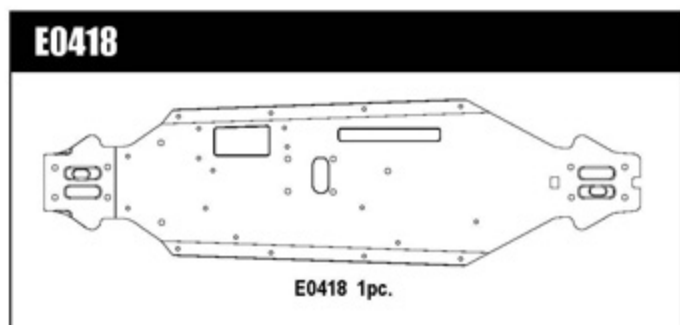

# 1/8th Scale Electric 4WD Truggy MBX6-T ECO Kit Parts List

NO,02

- E0187 MOTOR MOUNT
- E0188 TENSION ROD
- E0255 PLASTIC SPUR GEAR 44T
- E0256 PLASTIC SPUR GEAR 46T
- E2313 RADIO PLATE
- E0418 CHASSIS
- E0711 PINION GEAR 12T
- E0712 PINION GEAR 13T
- E0713 PINION GEAR 14T
- E0714 PINION GEAR 15T
- E0715 PINION GEAR 16T
- E0716 PINION GEAR 17T
- E0837 BATTERY STRAPS
- E1030 MBX6T ECO INSTRUCTION MANUAL
- E1031 MBX6T ECO DECAL