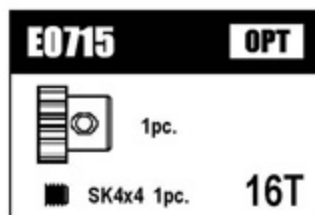

# 1/8th Scale Electric 4WD Truggy MBX6-T ECO Kit Parts List

NO,02

- E0187 MOTOR MOUNT
- E0188 TENSION ROD
- E0255 PLASTIC SPUR GEAR 44T
- E0256 PLASTIC SPUR GEAR 46T
- E2313 RADIO PLATE
- E0418 CHASSIS
- E0711 PINION GEAR 12T
- E0712 PINION GEAR 13T
- E0713 PINION GEAR 14T
- E0714 PINION GEAR 15T
- E0715 PINION GEAR 16T
- E0716 PINION GEAR 17T
- E0837 BATTERY STRAPS
- E1030 MBX6T ECO INSTRUCTION MANUAL
- E1031 MBX6T ECO DECAL