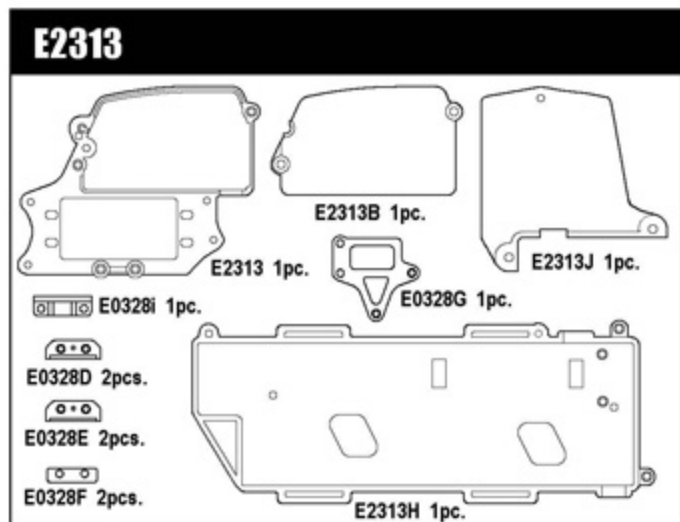

# 1/8th Scale Electric 4WD Truggy MBX6-T ECO Kit Parts List

NO,02

- E0187 MOTOR MOUNT
- E0188 TENSION ROD
- E0255 PLASTIC SPUR GEAR 44T
- E0256 PLASTIC SPUR GEAR 46T
- E2313 RADIO PLATE
- E0418 CHASSIS
- E0711 PINION GEAR 12T
- E0712 PINION GEAR 13T
- E0713 PINION GEAR 14T
- E0714 PINION GEAR 15T
- E0715 PINION GEAR 16T
- E0716 PINION GEAR 17T
- E0837 BATTERY STRAPS
- E1030 MBX6T ECO INSTRUCTION MANUAL
- E1031 MBX6T ECO DECAL