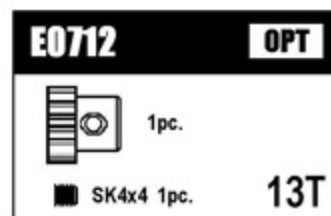

# 1/8th Scale Electric 4WD Truggy MBX6-T ECO Kit Parts List

NO,02

- E0187 MOTOR MOUNT
- E0188 TENSION ROD
- E0255 PLASTIC SPUR GEAR 44T
- E0256 PLASTIC SPUR GEAR 46T
- E2313 RADIO PLATE
- E0418 CHASSIS
- E0711 PINION GEAR 12T
- E0712 PINION GEAR 13T
- E0713 PINION GEAR 14T
- E0714 PINION GEAR 15T
- E0715 PINION GEAR 16T
- E0716 PINION GEAR 17T
- E0837 BATTERY STRAPS
- E1030 MBX6T ECO INSTRUCTION MANUAL
- E1031 MBX6T ECO DECAL