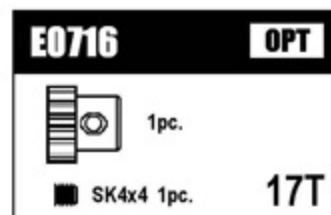

# 1/8th Scale Electric 4WD Truggy MBX6-T ECO Kit Parts List

NO,02

- E0187 MOTOR MOUNT
- E0188 TENSION ROD
- E0255 PLASTIC SPUR GEAR 44T
- E0256 PLASTIC SPUR GEAR 46T
- E2313 RADIO PLATE
- E0418 CHASSIS
- E0711 PINION GEAR 12T
- E0712 PINION GEAR 13T
- E0713 PINION GEAR 14T
- E0714 PINION GEAR 15T
- E0715 PINION GEAR 16T
- E0716 PINION GEAR 17T
- E0837 BATTERY STRAPS
- E1030 MBX6T ECO INSTRUCTION MANUAL
- E1031 MBX6T ECO DECAL