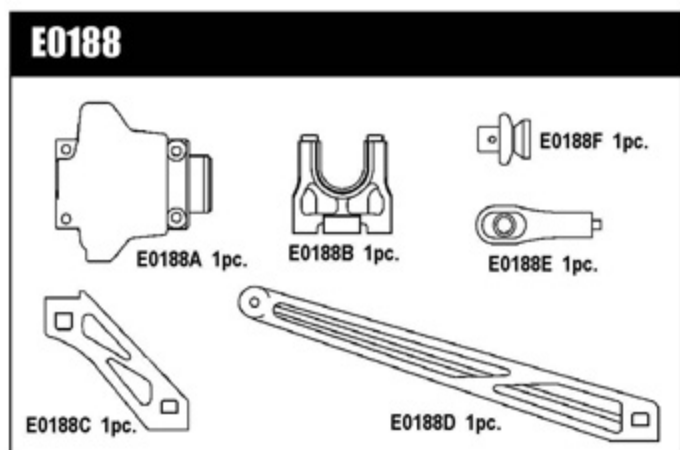

# 1/8th Scale Electric 4WD Truggy MBX6-T ECO Kit Parts List

NO,02

- E0187 MOTOR MOUNT
- E0188 TENSION ROD
- E0255 PLASTIC SPUR GEAR 44T
- E0256 PLASTIC SPUR GEAR 46T
- E2313 RADIO PLATE
- E0418 CHASSIS
- E0711 PINION GEAR 12T
- E0712 PINION GEAR 13T
- E0713 PINION GEAR 14T
- E0714 PINION GEAR 15T
- E0715 PINION GEAR 16T
- E0716 PINION GEAR 17T
- E0837 BATTERY STRAPS
- E1030 MBX6T ECO INSTRUCTION MANUAL
- E1031 MBX6T ECO DECAL