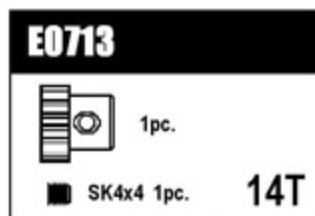

# 1/8th Scale Electric 4WD Truggy MBX6-T ECO Kit Parts List

NO,02

- E0187 MOTOR MOUNT
- E0188 TENSION ROD
- E0255 PLASTIC SPUR GEAR 44T
- E0256 PLASTIC SPUR GEAR 46T
- E2313 RADIO PLATE
- E0418 CHASSIS
- E0711 PINION GEAR 12T
- E0712 PINION GEAR 13T
- E0713 PINION GEAR 14T
- E0714 PINION GEAR 15T
- E0715 PINION GEAR 16T
- E0716 PINION GEAR 17T
- E0837 BATTERY STRAPS
- E1030 MBX6T ECO INSTRUCTION MANUAL
- E1031 MBX6T ECO DECAL