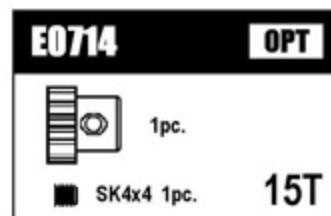

# 1/8th Scale Electric 4WD Truggy MBX6-T ECO Kit Parts List

NO,02

- E0187 MOTOR MOUNT
- E0188 TENSION ROD
- E0255 PLASTIC SPUR GEAR 44T
- E0256 PLASTIC SPUR GEAR 46T
- E2313 RADIO PLATE
- E0418 CHASSIS
- E0711 PINION GEAR 12T
- E0712 PINION GEAR 13T
- E0713 PINION GEAR 14T
- E0714 PINION GEAR 15T
- E0715 PINION GEAR 16T
- E0716 PINION GEAR 17T
- E0837 BATTERY STRAPS
- E1030 MBX6T ECO INSTRUCTION MANUAL
- E1031 MBX6T ECO DECAL