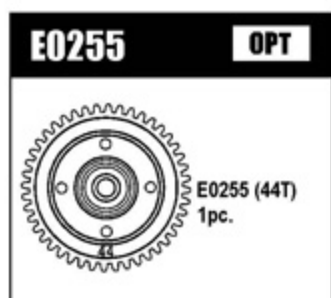

# 1/8th Scale Electric 4WD Truggy MBX6-T ECO Kit Parts List

NO,02

- E0187 MOTOR MOUNT
- E0188 TENSION ROD
- E0255 PLASTIC SPUR GEAR 44T
- E0256 PLASTIC SPUR GEAR 46T
- E2313 RADIO PLATE
- E0418 CHASSIS
- E0711 PINION GEAR 12T
- E0712 PINION GEAR 13T
- E0713 PINION GEAR 14T
- E0714 PINION GEAR 15T
- E0715 PINION GEAR 16T
- E0716 PINION GEAR 17T
- E0837 BATTERY STRAPS
- E1030 MBX6T ECO INSTRUCTION MANUAL
- E1031 MBX6T ECO DECAL